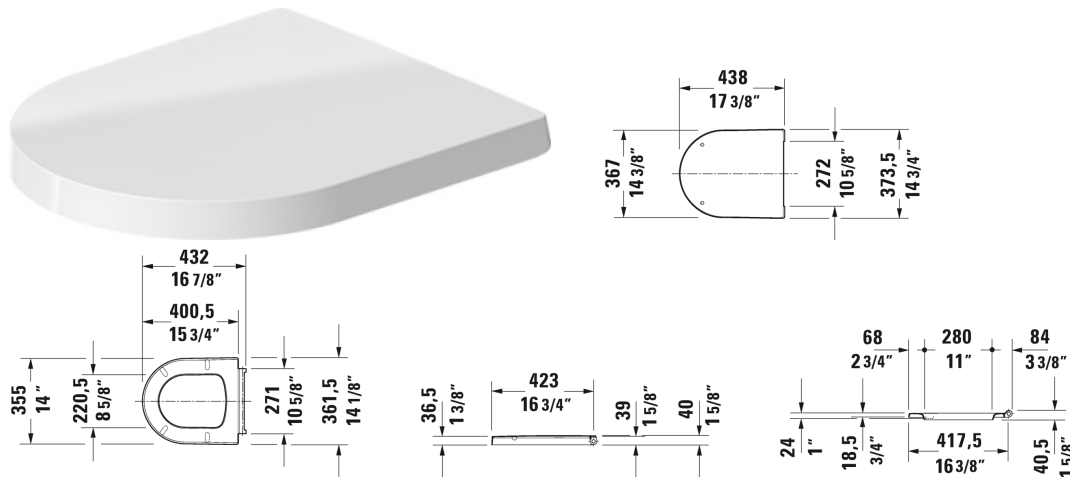

ME by Starck Toilet seat and cover # 002011..00 / 002011..00

Toilet seat and cover	Dimension	Weight	Order number
hinges stainless steel, without slow close			
Colors			
00 White 26 White/White Satin Matte			
Variant			
inside color White, outside color White		4.4 lb	002011..00
inside color White, outside color White Satin Matte		4.4 lb	002011..00

All drawings contain the necessary measurements which are subject to standard tolerances. They are stated in inch & mm and are non-binding. Exact measurements, in particular for customized installation scenarios, can only be taken from the finished ceramic piece.