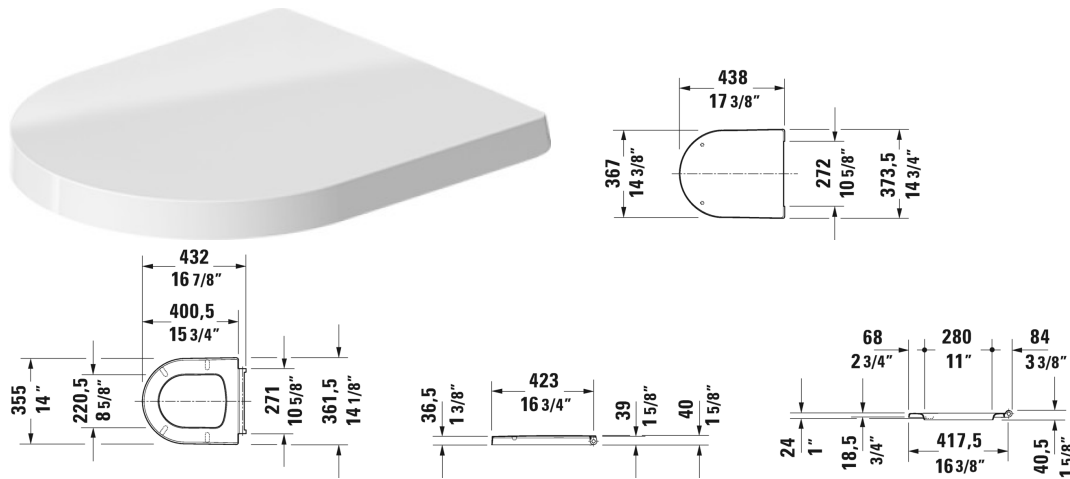

ME by Starck Toilet seat and cover # 002019..00 / 002019..00

Toilet seat and cover	Dimension	Weight	Order number
removable, hinges stainless steel, with slow close			
Colors			
00 White 26 White/White Satin Matte			
Variant			
inside color White, outside color White		4.4 lb	002019..00
inside color White, outside color White Satin Matte		4.4 lb	002019..00

All drawings contain the necessary measurements which are subject to standard tolerances. They are stated in inch & mm and are non-binding. Exact measurements, in particular for customized installation scenarios, can only be taken from the finished ceramic piece.