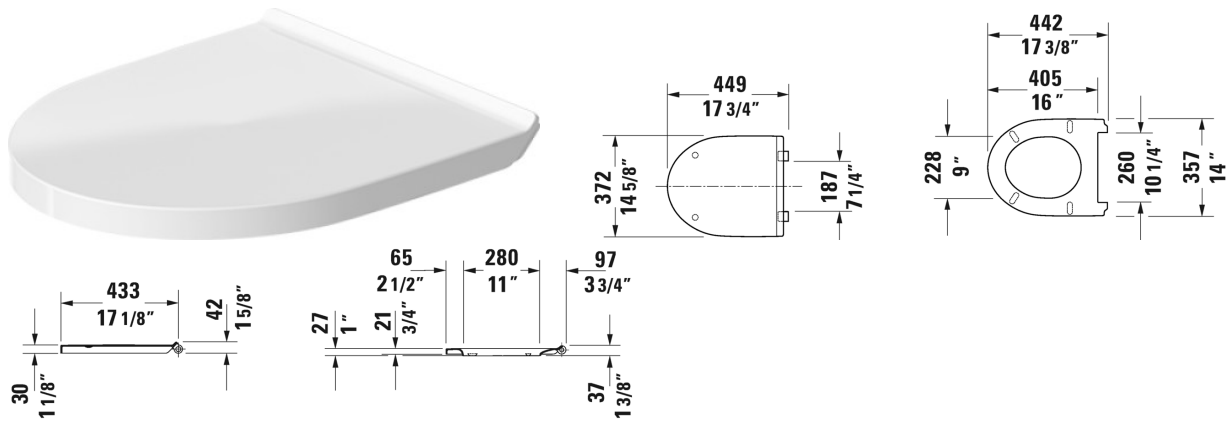

## DuraStyle Basic Toilet seat and cover # 0020710000

Toilet seat and cover	Dimension	Weight	Order number
hinges stainless steel, without slow close			
<b>Colors</b>			
00 White			
<b>Variant</b>			
		6.4 lb	0020710000
<b>Suitable products</b>			
Toilet wall-mounted Duravit Rimless® rimless, washdown model, cUPC® listed*, 14 3/8" x 21 1/4" Inch	14 3/8" x 21 1/4" Inch		256209

All drawings contain the necessary measurements which are subject to standard tolerances. They are stated in inch & mm and are non-binding. Exact measurements, in particular for customized installation scenarios, can only be taken from the finished ceramic piece.