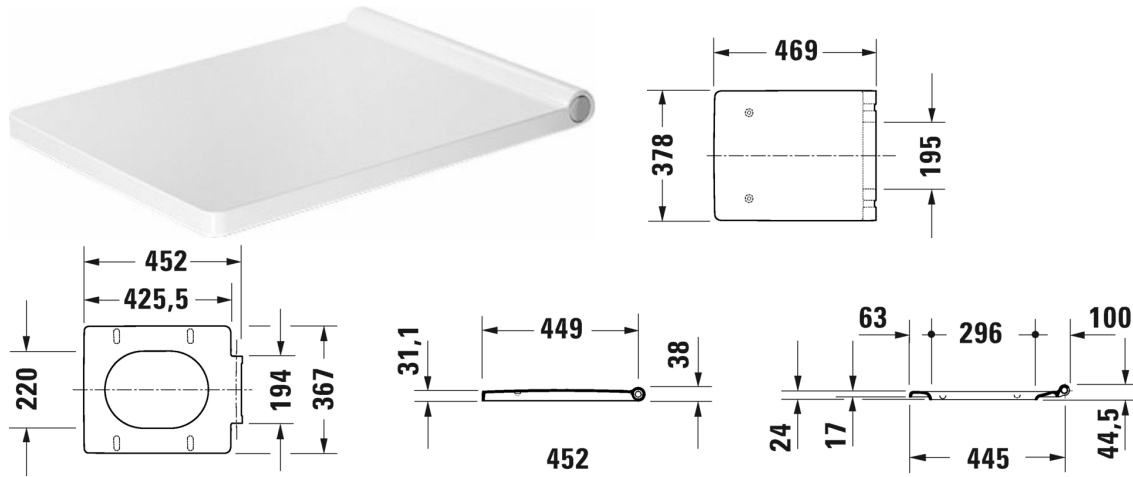

Vero Air Toilet seat and cover # 0022010000

Toilet seat and cover	Dimension	Weight	Order number
removable, hinges stainless steel, without slow close			
Colors			
00 White			
Variant			
		5.5 lb	0022010000
Suitable products			
Toilet wall-mounted Duravit Rimless® rimless, washdown model, Durafix included, cUPC® listed*, 14 5/8" x 22 1/2" Inch	14 5/8" x 22 1/2" Inch		252509

All drawings contain the necessary measurements which are subject to standard tolerances. They are stated in inch & mm and are non-binding. Exact measurements, in particular for customized installation scenarios, can only be taken from the finished ceramic piece.