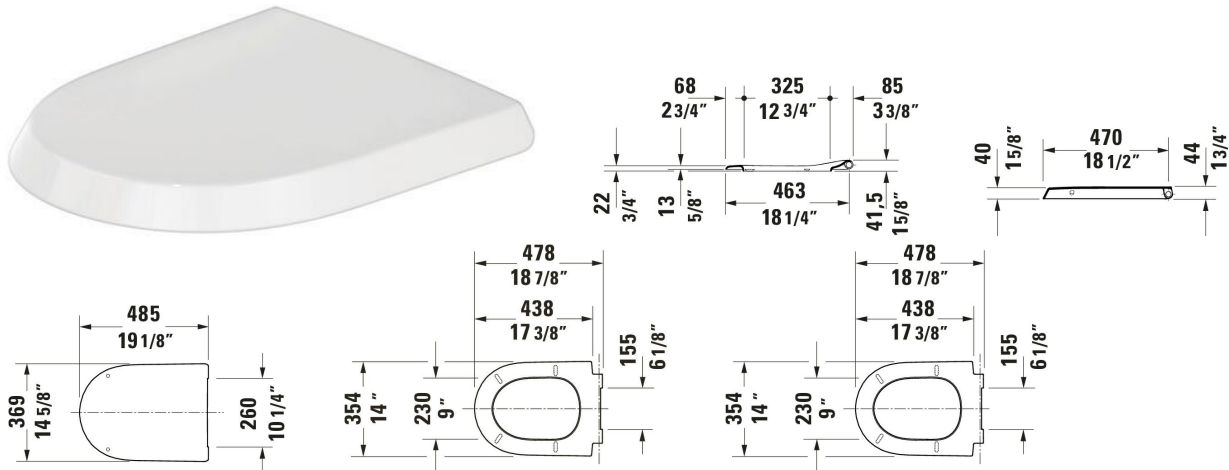

Qatego Toilet Seat # 0027190000

| < 19 1/8 " > |

Toilet Seat	Dimension	Weight	Order number
Shape: D-shaped, Hinge material: Stainless Steel, elongated			
Colors			
00 White			
Variant			
White High Gloss, Slow close: Yes, Removable Seat, Hinge color: Stainless Steel, Wrap over	19 1/8 "x1 3/4 "	lb	0027190000

All drawings contain the necessary measurements which are subject to standard tolerances. They are stated in inch & mm and are non-binding. Exact measurements, in particular for customized installation scenarios, can only be taken from the finished ceramic piece.