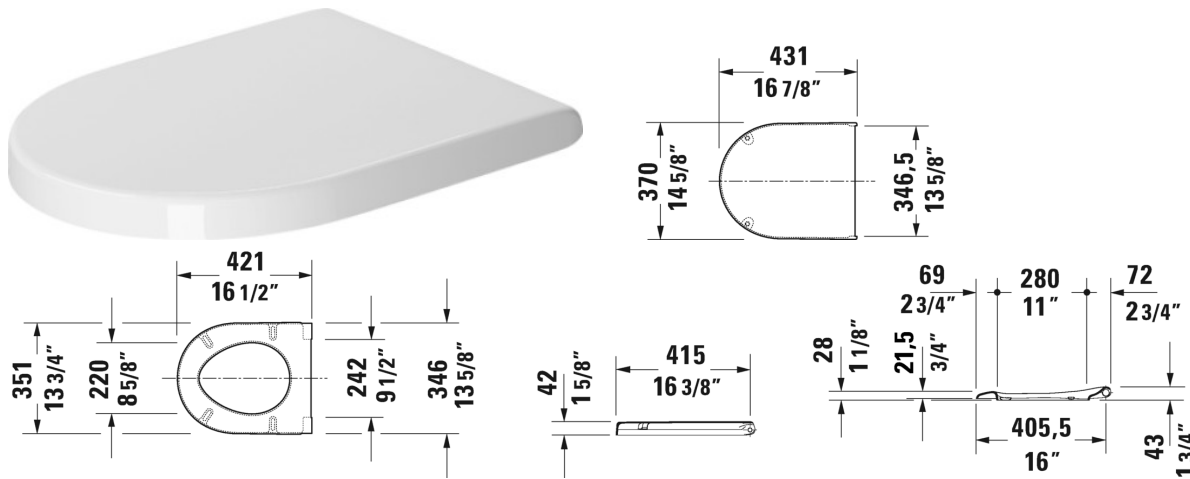

Starck 3 Toilet seat and cover # 0063890000

Toilet seat and cover	Dimension	Weight	Order number
hinges stainless steel, removable, with slow close			
Colors			
00 White			
Variant			
		5.9 lb	0063890000
Suitable products			
Toilet close-coupled (without tank), washdown model, hardware included, cUPC® listed*, 14 1/8" x 25 3/4" Inch	14 1/8" x 25 3/4" Inch		012809
Toilet wall-mounted washdown model, Durafix included, cUPC® listed*, 14 1/8" x 21 1/4" Inch	14 1/8" x 21 1/4" Inch		222509
Toilet wall-mounted Compact washdown model, Durafix included, cUPC® listed*, 14 1/8" x 19 1/8" Inch	14 1/8" x 19 1/8" Inch		222709
Toilet wall-mounted Duravit Rimless® rimless, washdown model, Durafix included, cUPC® listed*, 14 1/8" x 21 1/4" Inch	14 1/8" x 21 1/4" Inch		252709

All drawings contain the necessary measurements which are subject to standard tolerances. They are stated in inch & mm and are non-binding. Exact measurements, in particular for customized installation scenarios, can only be taken from the finished ceramic piece.