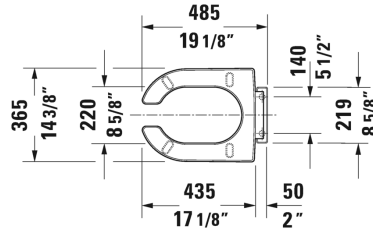

Starck 3 Toilet seat ring # 0064390000

Toilet seat ring	Dimension	Weight	Order number
elongated, open front, hinges plastic, with slow close			
Colors			
00 White			
Variant			
		3 lb	0064390000
Suitable products			
Two-Piece toilet (without tank), suitable for SensoWash Starck, syphonic, 12" rough-in, vertical outlet, cUPC® listed*, 1.28 gpf, 14 5/8" x 27 3/4" Inch	14 5/8" x 27 3/4" Inch		212501
One-Piece toilet suitable for SensoWash Starck, syphonic, 12" rough-in, with single flush mechanism, with side lever, 3" flapper valve, vertical outlet, cUPC® listed*, 1.28 gpf, 14 5/8" x 28 1/8" Inch	14 5/8" x 28 1/8" Inch		212001
Toilet wall-mounted washdown model, suitable for SensoWash Starck, Durafix included, cUPC® listed*, 14 1/8" x 24 3/8" Inch	14 1/8" x 24 3/8" Inch		222609
Toilet wall-mounted washdown model, Durafix included, suitable for SensoWash Starck, cUPC® listed*, 14 3/5" x 24 5/8" Inch	14 3/5" x 24 5/8" Inch		254409
One-Piece toilet back-to-wall, syphonic, 12" rough-in, with single flush piston valve, top flush, suitable for SensoWash Starck, cUPC® listed*, 1.28 gpf, 15 3/4" x 28 1/8" Inch	15 3/4" x 28 1/8" Inch		212301
Two-Piece toilet (without tank), suitable for SensoWash Starck, syphonic, 12" rough-in, vertical outlet, cUPC® listed*, 1.28 gpf, 14 5/8" x 27 1/2" Inch	14 5/8" x 27 1/2" Inch		212601
Toilet wall-mounted washdown model, Durafix included, suitable for SensoWash Starck, cUPC® listed*, 14 1/8" x 24 3/8" Inch	14 1/8" x 24 3/8" Inch		253309

All drawings contain the necessary measurements which are subject to standard tolerances. They are stated in inch & mm and are non-binding. Exact measurements, in particular for customized installation scenarios, can only be taken from the finished ceramic piece.