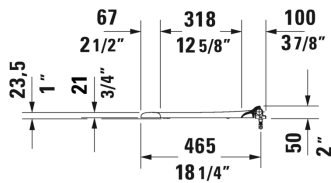

Starck 3 Toilet seat ring # 0064390000

Toilet seat ring	Dimension	Weight	Order number
elongated, open front, hinges plastic, with slow close			
Colors			
00 White			
Variant			
		3 lb	0064390000
Suitable products			
Two-Piece toilet (without tank), suitable for SensoWash Starck, syphonic, 12" rough-in, vertical outlet, cUPC® listed*, 1.28 gpf, 14 5/8" x 27 3/4" Inch	14 5/8" x 27 3/4" Inch		212501
One-Piece toilet suitable for SensoWash Starck, syphonic, 12" rough-in, with single flush mechanism, with side lever, 3" flapper valve, vertical outlet, cUPC® listed*, 1.28 gpf, 14 5/8" x 28 1/8" Inch	14 5/8" x 28 1/8" Inch		212001
Toilet wall-mounted washdown model, suitable for SensoWash Starck, Durafix included, cUPC® listed*, 14 1/8" x 24 3/8" Inch	14 1/8" x 24 3/8" Inch		222609
Toilet wall-mounted washdown model, Durafix included, suitable for SensoWash Starck, cUPC® listed*, 14 3/5" x 24 5/8" Inch	14 3/5" x 24 5/8" Inch		254409
One-Piece toilet back-to-wall, syphonic, 12" rough-in, with single flush piston valve, top flush, suitable for SensoWash Starck, cUPC® listed*, 1.28 gpf, 15 3/4" x 28 1/8" Inch	15 3/4" x 28 1/8" Inch		212301
Two-Piece toilet (without tank), suitable for SensoWash Starck, syphonic, 12" rough-in, vertical outlet, cUPC® listed*, 1.28 gpf, 14 5/8" x 27 1/2" Inch	14 5/8" x 27 1/2" Inch		212601
Toilet wall-mounted washdown model, Durafix included, suitable for SensoWash Starck, cUPC® listed*, 14 1/8" x 24 3/8" Inch	14 1/8" x 24 3/8" Inch		253309

All drawings contain the necessary measurements which are subject to standard tolerances. They are stated in inch & mm and are non-binding. Exact measurements, in particular for customized installation scenarios, can only be taken from the finished ceramic piece.