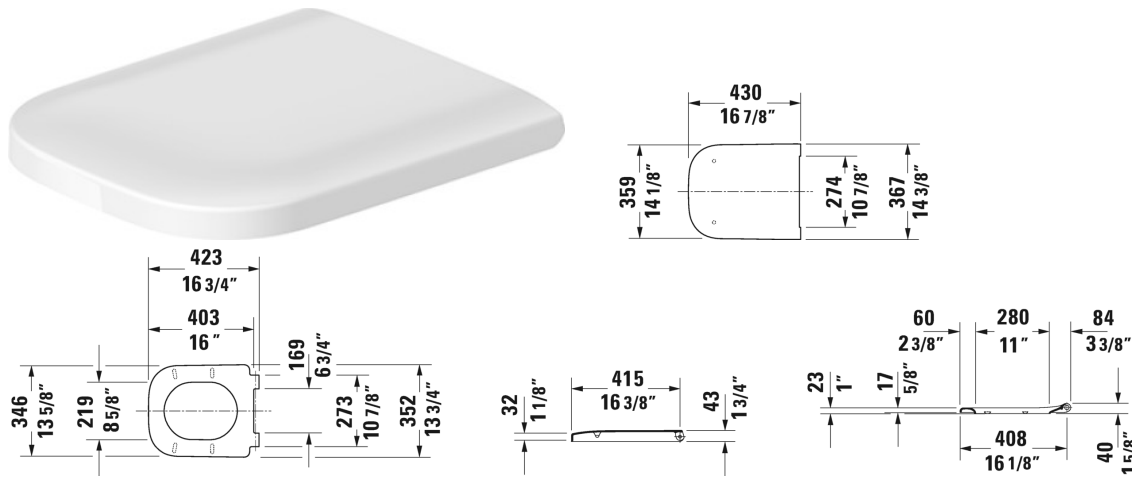

Happy D.2 Toilet seat and cover # 006459..00 / 006459..00

Toilet seat and cover	Dimension	Weight	Order number
removable, hinges stainless steel, with slow close			
Colors			
00 White 13 Anthracite Matte			
Variant			
inside color White, outside color White		6 lb	006459..00
inside color Anthracite Matte, outside color Anthracite Matte		6 lb	006459..00

All drawings contain the necessary measurements which are subject to standard tolerances. They are stated in inch & mm and are non-binding. Exact measurements, in particular for customized installation scenarios, can only be taken from the finished ceramic piece.