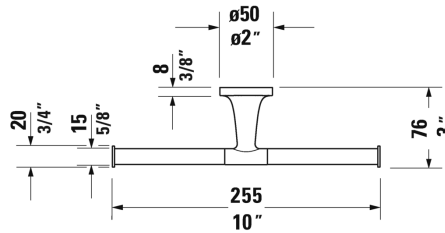

Starck T Double toilet paper holder # 009938..00

|< 10" Inch >|

Double toilet paper holder	Dimension	Weight	Order number
2" Inch			
Colors			
10 Chrome 46 Black Matte			
Variant			
	10" x 3" Inch	0.5 lb	009938..00

All drawings contain the necessary measurements which are subject to standard tolerances. They are stated in inch & mm and are non-binding. Exact measurements, in particular for customized installation scenarios, can only be taken from the finished ceramic piece.