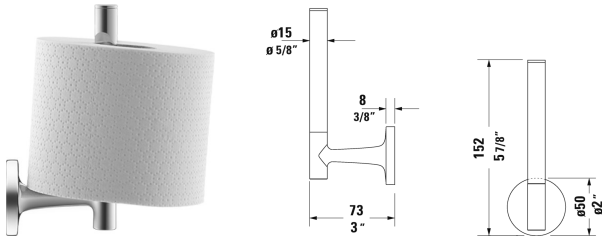

Starck T Spare toilet paper holder # 009939..00

|< 2" Inch >|

Spare toilet paper holder	Dimension	Weight	Order number
6" Inch			
<b>Colors</b>			
10 Chrome 46 Black Matte			
<b>Variant</b>			
	2" x 2 7/8" Inch	0.4 lb	009939..00

All drawings contain the necessary measurements which are subject to standard tolerances. They are stated in inch & mm and are non-binding. Exact measurements, in particular for customized installation scenarios, can only be taken from the finished ceramic piece.