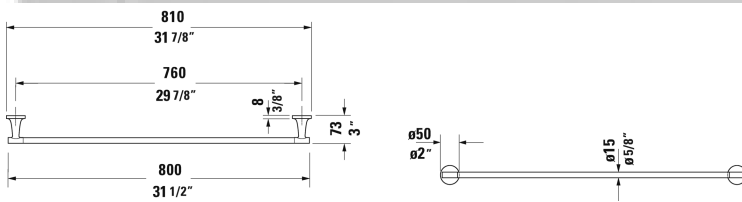

Starck T Bath towel rail # 009943..00

|< 31 7/8" Inch >|

Bath towel rail	Dimension	Weight	Order number
2" Inch			
Colors			
10 Chrome 46 Black Matte			
Variant			
	31 7/8" x 2 7/8" Inch	0.7 lb	009943..00

All drawings contain the necessary measurements which are subject to standard tolerances. They are stated in inch & mm and are non-binding. Exact measurements, in particular for customized installation scenarios, can only be taken from the finished ceramic piece.