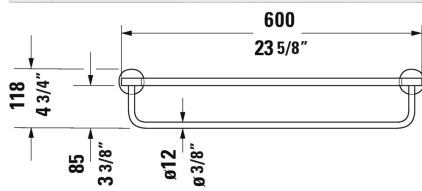

Starck T Towel shelf # 009944..00

| < 24" Inch > |

Towel shelf	Dimension	Weight	Order number
4 3/4" Inch			
Colors			
10 Chrome 46 Black Matte			
Variant			
	24" x 9 1/8" Inch	3 lb	009944..00

All drawings contain the necessary measurements which are subject to standard tolerances. They are stated in inch & mm and are non-binding. Exact measurements, in particular for customized installation scenarios, can only be taken from the finished ceramic piece.