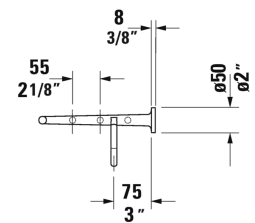

Starck T Towel shelf # 009944..00

| < 24" Inch > |

Towel shelf	Dimension	Weight	Order number
4 3/4" Inch			
Colors			
10 Chrome 46 Black Matte			
Variant			
	24" x 9 1/8" Inch	3 lb	009944..00

All drawings contain the necessary measurements which are subject to standard tolerances. They are stated in inch & mm and are non-binding. Exact measurements, in particular for customized installation scenarios, can only be taken from the finished ceramic piece.