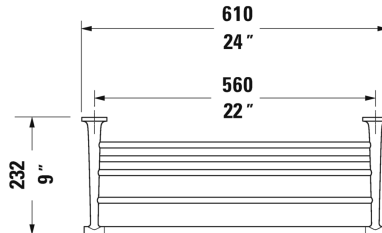

Starck T Towel shelf # 009944..00

| < 24" Inch > |

Towel shelf	Dimension	Weight	Order number
4 3/4" Inch			
Colors			
10 Chrome 46 Black Matte			
Variant			
	24" x 9 1/8" Inch	3 lb	009944..00

All drawings contain the necessary measurements which are subject to standard tolerances. They are stated in inch & mm and are non-binding. Exact measurements, in particular for customized installation scenarios, can only be taken from the finished ceramic piece.