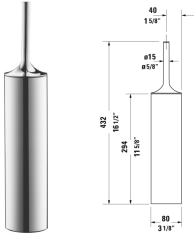

Starck T Brush set # 009945..00

|< 3 1/8" Inch >|

Brush set	Dimension	Weight	Order number
floorstanding, 17" Inch			
<b>Colors</b>			
10 Chrome 46 Black Matte			
<b>Variant</b>			
	3 1/8" x 3 1/8" Inch	2.7 lb	009945..00

All drawings contain the necessary measurements which are subject to standard tolerances. They are stated in inch & mm and are non-binding. Exact measurements, in particular for customized installation scenarios, can only be taken from the finished ceramic piece.