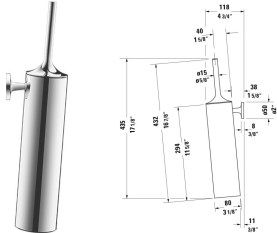

Starck T Brush set # 009946..00

|< 3 1/8" Inch >|

Brush set	Dimension	Weight	Order number
wall mounted, 17 1/8" Inch			
Colors			
10 Chrome 46 Black Matte			
Variant			
	3 1/8" x 4 5/8" Inch	2.4 lb	009946..00

All drawings contain the necessary measurements which are subject to standard tolerances. They are stated in inch & mm and are non-binding. Exact measurements, in particular for customized installation scenarios, can only be taken from the finished ceramic piece.