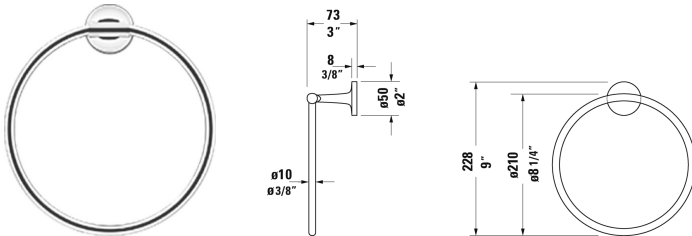

Starck T Towel ring # 009947..00

| < 8 1/4" Inch > |

Towel ring	Dimension	Weight	Order number
9" Inch			
<b>Colors</b>			
10 Chrome 46 Black Matte			
<b>Variant</b>			
	8 1/4" x 2 7/8" Inch	0.5 lb	009947..00

All drawings contain the necessary measurements which are subject to standard tolerances. They are stated in inch & mm and are non-binding. Exact measurements, in particular for customized installation scenarios, can only be taken from the finished ceramic piece.