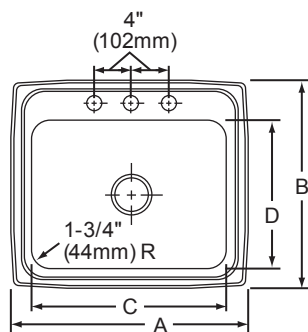

*Length is left to right. Width is front to back.

In keeping with our policy of continuing product improvement, Elkay reserves the right to change product specifications without notice. Please visit elkay.com for the most current version of Elkay product specification sheets.

This specification describes an Elkay product with design, quality, and functional benefits to the user. When making a comparison of other producers' offerings, be certain these features are not overlooked.