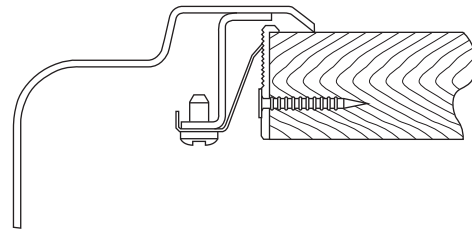

Model LR(Q)22193

Hole Drilling Configurations

1-1/2" (32mm) Diameter Faucet Holes on 4" (102mm) Centers

Quick-Clip® Mounting System

U-Channel Type Mounting System

In keeping with our policy of continuing product improvement, Elkay reserves the right to change product specifications without notice. Please visit elkay.com for the most current version of Elkay product specification sheets.