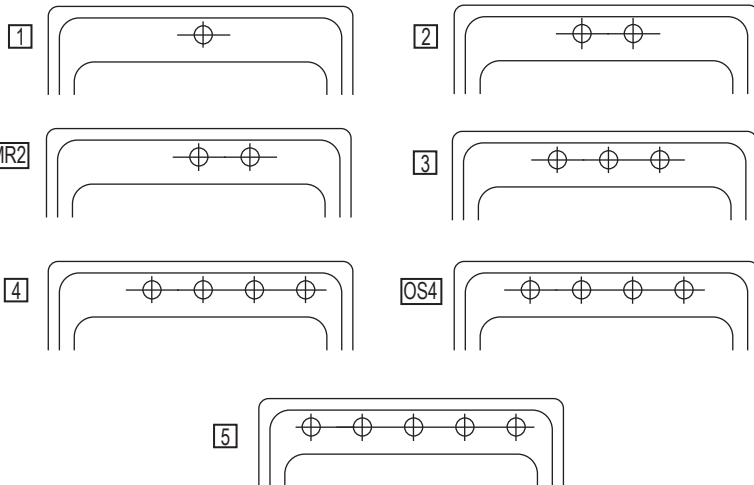

LR(Q) Bowl Depth: 8" (203mm) (LR[Q]2521), 7-1/2" (191mm) (LR[Q]1919), 7-5/8" (194mm) (all others).

Coved Corners: 1-3/4" (44mm) vertical and horizontal radius.

Bowl and Faucet Deck Recess: 3/16" (5mm) below outside edge of sink.

OTHER

Drain Opening: 3-1/2" (89mm).

Sink complies with ASME A112.19.3/ CSA B45.4

Sinks are listed by IAPMO® as meeting the applicable requirements of the Uniform Plumbing Code®, International Plumbing Code®, and National Plumbing Code of Canada.

Model LR(Q)22193

Hole Drilling Configurations

1-1/2" (32mm) Diameter Faucet Holes on 4" (102mm) Centers

Quick-Clip® Mounting System

U-Channel Type Mounting System

In keeping with our policy of continuing product improvement, Elkay reserves the right to change product specifications without notice. Please visit elkay.com for the most current version of Elkay product specification sheets.