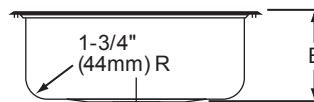

*Length is left to right. Width is front to back.

LRQ Series Illustrated

In keeping with our policy of continuing product improvement, Elkay reserves the right to change product specifications without notice. Please visit elkay.com for the most current version of Elkay product specification sheets.

This specification describes an Elkay product with design, quality, and functional benefits to the user. When making a comparison of other producers' offerings, be certain these features are not overlooked.