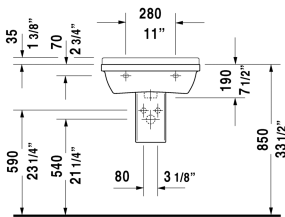

Starck 3 Washbasin # 0300550000 / 0300550030

|< 21 5/8" Inch >|

Washbasin	Dimension	Weight	Order number
with overflow, with faucet deck, underside fully glazed, hardware included, wall-mounted, cUPC® listed*, 21 5/8" Inch			
Colors			
00 White			
Variant			
●	21 5/8" x 16 7/8" Inch	32.8 lb	0300550000
●●●	21 5/8" x 16 7/8" Inch	32.8 lb	0300550030
Infobox			
* Complies with following standards: ASME A112.19.2/CSA B45.1, Not available with WonderGliss			
Suitable products			
Pedestal for # 030065, 030060, 030055, 030410, 030480, 030470, 033213, 030760, 030750, 28" x 8 1/4" Inch	28" x 8 1/4" Inch		086516
Siphon cover for # 030065, 030060, 030055, 030410, 030480, 030470, 033213, 030760, 030750, 6 3/4" x 11 1/4" Inch	6 3/4" x 11 1/4" Inch		086515

All drawings contain the necessary measurements which are subject to standard tolerances. They are stated in inch & mm and are non-binding. Exact measurements, in particular for customized installation scenarios, can only be taken from the finished ceramic piece.