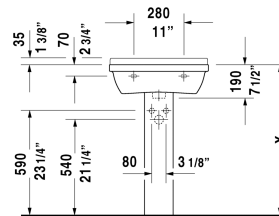

Starck 3 Washbasin # 0300550000 / 0300550030

|< 21 5/8" Inch >|

Washbasin	Dimension	Weight	Order number
with overflow, with faucet deck, underside fully glazed, hardware included, wall-mounted, cUPC® listed*, 21 5/8" Inch			
Colors			
00 White			
Variant			
●	21 5/8" x 16 7/8" Inch	32.8 lb	0300550000
●●●	21 5/8" x 16 7/8" Inch	32.8 lb	0300550030
Infobox			
* Complies with following standards: ASME A112.19.2/CSA B45.1, Not available with WonderGliss			
Suitable products			
Pedestal for # 030065, 030060, 030055, 030410, 030480, 030470, 033213, 030760, 030750, 28" x 8 1/4" Inch	28" x 8 1/4" Inch		086516
Siphon cover for # 030065, 030060, 030055, 030410, 030480, 030470, 033213, 030760, 030750, 6 3/4" x 11 1/4" Inch	6 3/4" x 11 1/4" Inch		086515

All drawings contain the necessary measurements which are subject to standard tolerances. They are stated in inch & mm and are non-binding. Exact measurements, in particular for customized installation scenarios, can only be taken from the finished ceramic piece.