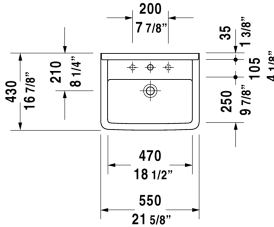

Starck 3 Washbasin # 0300550000 / 0300550030

|< 21 5/8" Inch >|

Washbasin	Dimension	Weight	Order number
with overflow, with faucet deck, underside fully glazed, hardware included, wall-mounted, cUPC® listed*, 21 5/8" Inch			
Colors			
00 White			
Variant			
●	21 5/8" x 16 7/8" Inch	32.8 lb	0300550000
●●●	21 5/8" x 16 7/8" Inch	32.8 lb	0300550030
Infobox			
* Complies with following standards: ASME A112.19.2/CSA B45.1, Not available with WonderGliss			
Suitable products			
Pedestal for # 030065, 030060, 030055, 030410, 030480, 030470, 033213, 030760, 030750, 28" x 8 1/4" Inch	28" x 8 1/4" Inch		086516
Siphon cover for # 030065, 030060, 030055, 030410, 030480, 030470, 033213, 030760, 030750, 6 3/4" x 11 1/4" Inch	6 3/4" x 11 1/4" Inch		086515

All drawings contain the necessary measurements which are subject to standard tolerances. They are stated in inch & mm and are non-binding. Exact measurements, in particular for customized installation scenarios, can only be taken from the finished ceramic piece.