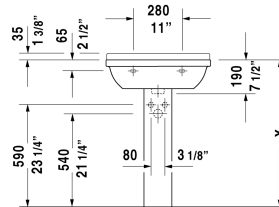

Starck 3 Washbasin # 0300600000 / 0300600030

< 23 5/8" Inch >

Washbasin	Dimension	Weight	Order number
with overflow, with faucet deck, underside fully glazed, hardware included, wall-mounted, cUPC® listed*, 23 5/8" Inch			
Colors			
00 White			
Variant			
●	23 5/8" x 17 3/4" Inch	41.8 lb	0300600000
● ● ●	23 5/8" x 17 3/4" Inch	41.8 lb	0300600030
Infobox			
* Complies with following standards: ASME A112.19.2/CSA B45.1, Not available with WonderGliss			
Suitable products			
Pedestal for # 030065, 030060, 030055, 030410, 030480, 030470, 033213, 030760, 030750, 28" x 8 1/4" Inch	28" x 8 1/4" Inch		086516
Siphon cover for # 030065, 030060, 030055, 030410, 030480, 030470, 033213, 030760, 030750, 6 3/4" x 11 1/4" Inch	6 3/4" x 11 1/4" Inch		086515

All drawings contain the necessary measurements which are subject to standard tolerances. They are stated in inch & mm and are non-binding. Exact measurements, in particular for customized installation scenarios, can only be taken from the finished ceramic piece.