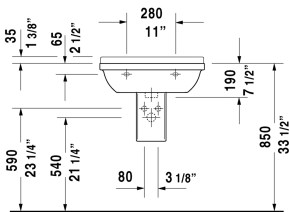

Starck 3 Washbasin # 0300600000 / 0300600030

< 23 5/8" Inch >

Washbasin	Dimension	Weight	Order number
with overflow, with faucet deck, underside fully glazed, hardware included, wall-mounted, cUPC® listed*, 23 5/8" Inch			
Colors			
00 White			
Variant			
●	23 5/8" x 17 3/4" Inch	41.8 lb	0300600000
● ● ●	23 5/8" x 17 3/4" Inch	41.8 lb	0300600030
Infobox			
* Complies with following standards: ASME A112.19.2/CSA B45.1, Not available with WonderGliss			
Suitable products			
Pedestal for # 030065, 030060, 030055, 030410, 030480, 030470, 033213, 030760, 030750, 28" x 8 1/4" Inch	28" x 8 1/4" Inch		086516
Siphon cover for # 030065, 030060, 030055, 030410, 030480, 030470, 033213, 030760, 030750, 6 3/4" x 11 1/4" Inch	6 3/4" x 11 1/4" Inch		086515

All drawings contain the necessary measurements which are subject to standard tolerances. They are stated in inch & mm and are non-binding. Exact measurements, in particular for customized installation scenarios, can only be taken from the finished ceramic piece.