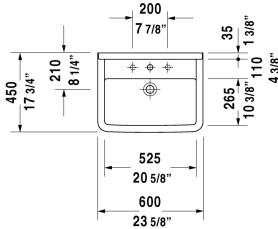

Starck 3 Washbasin # 0300600000 / 0300600030

< 23 5/8" Inch >

Washbasin	Dimension	Weight	Order number
with overflow, with faucet deck, underside fully glazed, hardware included, wall-mounted, cUPC® listed*, 23 5/8" Inch			
Colors			
00 White			
Variant			
●	23 5/8" x 17 3/4" Inch	41.8 lb	0300600000
● ● ●	23 5/8" x 17 3/4" Inch	41.8 lb	0300600030
Infobox			
* Complies with following standards: ASME A112.19.2/CSA B45.1, Not available with WonderGliss			
Suitable products			
Pedestal for # 030065, 030060, 030055, 030410, 030480, 030470, 033213, 030760, 030750, 28" x 8 1/4" Inch	28" x 8 1/4" Inch		086516
Siphon cover for # 030065, 030060, 030055, 030410, 030480, 030470, 033213, 030760, 030750, 6 3/4" x 11 1/4" Inch	6 3/4" x 11 1/4" Inch		086515

All drawings contain the necessary measurements which are subject to standard tolerances. They are stated in inch & mm and are non-binding. Exact measurements, in particular for customized installation scenarios, can only be taken from the finished ceramic piece.