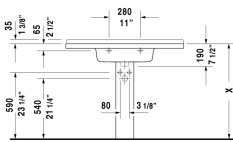

Starck 3 Furniture washbasin & # 0304100000 / 0304100030

< 41 3/8" Inch >

Furniture washbasin	Dimension	Weight	Order number
with faucet deck, hardware included, wall-mounted, cUPC® listed*, 41 3/8" Inch			
Colors			
00 White			
Variant			
● with overflow	41 3/8" x 19 1/8" Inch	56.8 lb	0304100000
●●● with overflow	41 3/8" x 19 1/8" Inch	56.8 lb	0304100030
Infobox			
* Complies with following standards: ASME A112.19.2/CSA B45.1, Washbasin is not ADA compliant in combination with pedestal, siphon cover or metal console, Not available with WonderGliss			
Space-saving siphon	1 1/4" Inch	0.9 lb	005076
Suitable products			
Pedestal for # 030065, 030060, 030055, 030410, 030480, 030470, 033213, 030760, 030750, 28" x 8 1/4" Inch	28" x 8 1/4" Inch		086516
Siphon cover for # 030065, 030060, 030055, 030410, 030480, 030470, 033213, 030760, 030750, 6 3/4" x 11 1/4" Inch	6 3/4" x 11 1/4" Inch		086515
Vanity unit wall-mounted 1 pull-out compartment, for Starck 3 # 030410, 39 3/8" x 17 7/8" Inch	39 3/8" x 17 7/8" Inch		KT6665
Vanity unit wall-mounted 2 drawers, upper drawer including cut-out for siphon and siphon cover, for Starck 3 # 030410, 39 3/8" x 17 7/8" Inch	39 3/8" x 17 7/8" Inch		KT6645