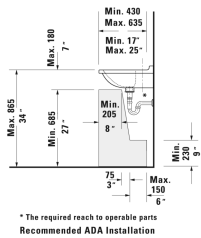

Starck 3 Furniture washbasin & # 0304100000 / 0304100030

< 41 3/8" Inch >

Furniture washbasin	Dimension	Weight	Order number
with faucet deck, hardware included, wall-mounted, cUPC® listed*, 41 3/8" Inch			
Colors			
00 White			
Variant			
● with overflow	41 3/8" x 19 1/8" Inch	56.8 lb	0304100000
●●● with overflow	41 3/8" x 19 1/8" Inch	56.8 lb	0304100030
Infobox			
* Complies with following standards: ASME A112.19.2/CSA B45.1, Washbasin is not ADA compliant in combination with pedestal, siphon cover or metal console, Not available with WonderGliss			
Space-saving siphon	1 1/4" Inch	0.9 lb	005076
Suitable products			
Pedestal for # 030065, 030060, 030055, 030410, 030480, 030470, 033213, 030760, 030750, 28" x 8 1/4" Inch	28" x 8 1/4" Inch		086516
Siphon cover for # 030065, 030060, 030055, 030410, 030480, 030470, 033213, 030760, 030750, 6 3/4" x 11 1/4" Inch	6 3/4" x 11 1/4" Inch		086515
Vanity unit wall-mounted 1 pull-out compartment, for Starck 3 # 030410, 39 3/8" x 17 7/8" Inch	39 3/8" x 17 7/8" Inch		KT6665
Vanity unit wall-mounted 2 drawers, upper drawer including cut-out for siphon and siphon cover, for Starck 3 # 030410, 39 3/8" x 17 7/8" Inch	39 3/8" x 17 7/8" Inch		KT6645