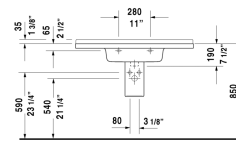

Starck 3 Furniture washbasin & # 0304100000 / 0304100030

< 41 3/8" Inch >

Furniture washbasin	Dimension	Weight	Order number
with faucet deck, hardware included, wall-mounted, cUPC® listed*, 41 3/8" Inch			
Colors			
00 White			
Variant			
● with overflow	41 3/8" x 19 1/8" Inch	56.8 lb	0304100000
●●● with overflow	41 3/8" x 19 1/8" Inch	56.8 lb	0304100030
Infobox			
* Complies with following standards: ASME A112.19.2/CSA B45.1, Washbasin is not ADA compliant in combination with pedestal, siphon cover or metal console, Not available with WonderGliss			
Space-saving siphon	1 1/4" Inch	0.9 lb	005076
Suitable products			
Pedestal for # 030065, 030060, 030055, 030410, 030480, 030470, 033213, 030760, 030750, 28" x 8 1/4" Inch	28" x 8 1/4" Inch		086516
Siphon cover for # 030065, 030060, 030055, 030410, 030480, 030470, 033213, 030760, 030750, 6 3/4" x 11 1/4" Inch	6 3/4" x 11 1/4" Inch		086515
Vanity unit wall-mounted 1 pull-out compartment, for Starck 3 # 030410, 39 3/8" x 17 7/8" Inch	39 3/8" x 17 7/8" Inch		KT6665
Vanity unit wall-mounted 2 drawers, upper drawer including cut-out for siphon and siphon cover, for Starck 3 # 030410, 39 3/8" x 17 7/8" Inch	39 3/8" x 17 7/8" Inch		KT6645