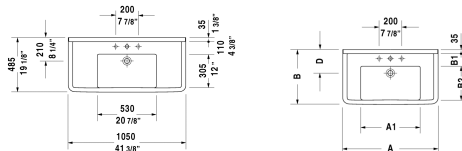

Starck 3 Furniture washbasin & # 0304100000 / 0304100030

< 41 3/8" Inch >

Furniture washbasin	Dimension	Weight	Order number
with faucet deck, hardware included, wall-mounted, cUPC® listed*, 41 3/8" Inch			
Colors			
00 White			
Variant			
● with overflow	41 3/8" x 19 1/8" Inch	56.8 lb	0304100000
●●● with overflow	41 3/8" x 19 1/8" Inch	56.8 lb	0304100030
Infobox			
* Complies with following standards: ASME A112.19.2/CSA B45.1, Washbasin is not ADA compliant in combination with pedestal, siphon cover or metal console, Not available with WonderGliss			
Space-saving siphon	1 1/4" Inch	0.9 lb	005076
Suitable products			
Pedestal for # 030065, 030060, 030055, 030410, 030480, 030470, 033213, 030760, 030750, 28" x 8 1/4" Inch	28" x 8 1/4" Inch		086516
Siphon cover for # 030065, 030060, 030055, 030410, 030480, 030470, 033213, 030760, 030750, 6 3/4" x 11 1/4" Inch	6 3/4" x 11 1/4" Inch		086515
Vanity unit wall-mounted 1 pull-out compartment, for Starck 3 # 030410, 39 3/8" x 17 7/8" Inch	39 3/8" x 17 7/8" Inch		KT6665
Vanity unit wall-mounted 2 drawers, upper drawer including cut-out for siphon and siphon cover, for Starck 3 # 030410, 39 3/8" x 17 7/8" Inch	39 3/8" x 17 7/8" Inch		KT6645