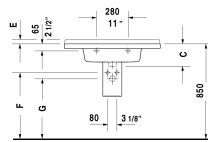

Starck 3 Furniture washbasin & # 0304100000 / 0304100030

< 41 3/8" Inch >

Furniture washbasin	Dimension	Weight	Order number
with faucet deck, hardware included, wall-mounted, cUPC® listed*, 41 3/8" Inch			
Colors			
00 White			
Variant			
● with overflow	41 3/8" x 19 1/8" Inch	56.8 lb	0304100000
●●● with overflow	41 3/8" x 19 1/8" Inch	56.8 lb	0304100030
Infobox			
* Complies with following standards: ASME A112.19.2/CSA B45.1, Washbasin is not ADA compliant in combination with pedestal, siphon cover or metal console, Not available with WonderGliss			
Space-saving siphon	1 1/4" Inch	0.9 lb	005076
Suitable products			
Pedestal for # 030065, 030060, 030055, 030410, 030480, 030470, 033213, 030760, 030750, 28" x 8 1/4" Inch	28" x 8 1/4" Inch		086516
Siphon cover for # 030065, 030060, 030055, 030410, 030480, 030470, 033213, 030760, 030750, 6 3/4" x 11 1/4" Inch	6 3/4" x 11 1/4" Inch		086515
Vanity unit wall-mounted 1 pull-out compartment, for Starck 3 # 030410, 39 3/8" x 17 7/8" Inch	39 3/8" x 17 7/8" Inch		KT6665
Vanity unit wall-mounted 2 drawers, upper drawer including cut-out for siphon and siphon cover, for Starck 3 # 030410, 39 3/8" x 17 7/8" Inch	39 3/8" x 17 7/8" Inch		KT6645