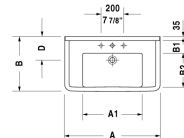

Starck 3 Furniture washbasin & # 0304100000 / 0304100030

< 41 3/8" Inch >

Furniture washbasin	Dimension	Weight	Order number
with faucet deck, hardware included, wall-mounted, cUPC® listed*, 41 3/8" Inch			
Colors			
00 White			
Variant			
● with overflow	41 3/8" x 19 1/8" Inch	56.8 lb	0304100000
●●● with overflow	41 3/8" x 19 1/8" Inch	56.8 lb	0304100030
Infobox			
* Complies with following standards: ASME A112.19.2/CSA B45.1, Washbasin is not ADA compliant in combination with pedestal, siphon cover or metal console, Not available with WonderGliss			
Space-saving siphon	1 1/4" Inch	0.9 lb	005076
Suitable products			
Pedestal for # 030065, 030060, 030055, 030410, 030480, 030470, 033213, 030760, 030750, 28" x 8 1/4" Inch	28" x 8 1/4" Inch		086516
Siphon cover for # 030065, 030060, 030055, 030410, 030480, 030470, 033213, 030760, 030750, 6 3/4" x 11 1/4" Inch	6 3/4" x 11 1/4" Inch		086515
Vanity unit wall-mounted 1 pull-out compartment, for Starck 3 # 030410, 39 3/8" x 17 7/8" Inch	39 3/8" x 17 7/8" Inch		KT6665
Vanity unit wall-mounted 2 drawers, upper drawer including cut-out for siphon and siphon cover, for Starck 3 # 030410, 39 3/8" x 17 7/8" Inch	39 3/8" x 17 7/8" Inch		KT6645