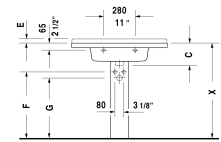

Starck 3 Furniture washbasin & # 0304100000 / 0304100030

< 41 3/8" Inch >

Furniture washbasin	Dimension	Weight	Order number
with faucet deck, hardware included, wall-mounted, cUPC® listed*, 41 3/8" Inch			
Colors			
00 White			
Variant			
● with overflow	41 3/8" x 19 1/8" Inch	56.8 lb	0304100000
●●● with overflow	41 3/8" x 19 1/8" Inch	56.8 lb	0304100030
Infobox			
* Complies with following standards: ASME A112.19.2/CSA B45.1, Washbasin is not ADA compliant in combination with pedestal, siphon cover or metal console, Not available with WonderGliss			
Space-saving siphon	1 1/4" Inch	0.9 lb	005076
Suitable products			
Pedestal for # 030065, 030060, 030055, 030410, 030480, 030470, 033213, 030760, 030750, 28" x 8 1/4" Inch	28" x 8 1/4" Inch		086516
Siphon cover for # 030065, 030060, 030055, 030410, 030480, 030470, 033213, 030760, 030750, 6 3/4" x 11 1/4" Inch	6 3/4" x 11 1/4" Inch		086515
Vanity unit wall-mounted 1 pull-out compartment, for Starck 3 # 030410, 39 3/8" x 17 7/8" Inch	39 3/8" x 17 7/8" Inch		KT6665
Vanity unit wall-mounted 2 drawers, upper drawer including cut-out for siphon and siphon cover, for Starck 3 # 030410, 39 3/8" x 17 7/8" Inch	39 3/8" x 17 7/8" Inch		KT6645