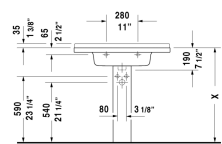

Starck 3 Furniture washbasin & # 0304800000 / 0304800087
< 33 1/2" Inch >

Furniture washbasin	Dimension	Weight	Order number
with faucet deck, hardware included, wall-mounted, cUPC® listed*, 33 1/2" Inch			
Colors			
00 White			
Variant			
● with overflow	33 1/2" x 19 1/8" Inch	49.3 lb	0304800000
●●● with overflow	33 1/2" x 19 1/8" Inch	49.3 lb	0304800087
Infobox			
* Complies with following standards: ASME A112.19.2/CSA B45.1, Washbasin is not ADA compliant in combination with pedestal, siphon cover or metal console, Not available with WonderGliss			
Space-saving siphon	1 1/4" Inch	0.9 lb	005076
Suitable products			
Pedestal for # 030065, 030060, 030055, 030410, 030480, 030470, 033213, 030760, 030750, 28" x 8 1/4" Inch	28" x 8 1/4" Inch		086516
Siphon cover for # 030065, 030060, 030055, 030410, 030480, 030470, 033213, 030760, 030750, 6 3/4" x 11 1/4" Inch	6 3/4" x 11 1/4" Inch		086515
Vanity unit wall-mounted 1 pull-out compartment, for Starck 3 # 030480, 31 1/2" x 17 7/8" Inch	31 1/2" x 17 7/8" Inch		KT6664
Vanity unit wall-mounted 2 drawers, upper drawer including cut-out for siphon and siphon cover, for Starck 3 # 030480, 31 1/2" x 17 7/8" Inch	31 1/2" x 17 7/8" Inch		KT6644
Vanity unit wall-mounted 1 pull-out compartment, for Starck 3 # 030480, 31 1/2" x 18 1/2" Inch	31 1/2" x 18 1/2" Inch		DS6388

All drawings contain the necessary measurements which are subject to standard tolerances. They are stated in inch & mm and are non-binding. Exact measurements, in particular for customized installation scenarios, can only be taken from the finished ceramic piece.