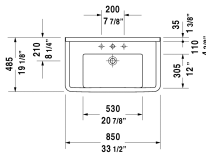

Starck 3 Furniture washbasin & # 0304800000 / 0304800087
< 33 1/2" Inch >

Furniture washbasin	Dimension	Weight	Order number
with faucet deck, hardware included, wall-mounted, cUPC® listed*, 33 1/2" Inch			
Colors			
00 White			
Variant			
● with overflow	33 1/2" x 19 1/8" Inch	49.3 lb	0304800000
●●● with overflow	33 1/2" x 19 1/8" Inch	49.3 lb	0304800087
Infobox			
* Complies with following standards: ASME A112.19.2/CSA B45.1, Washbasin is not ADA compliant in combination with pedestal, siphon cover or metal console, Not available with WonderGliss			
Space-saving siphon	1 1/4" Inch	0.9 lb	005076
Suitable products			
Pedestal for # 030065, 030060, 030055, 030410, 030480, 030470, 033213, 030760, 030750, 28" x 8 1/4" Inch	28" x 8 1/4" Inch		086516
Siphon cover for # 030065, 030060, 030055, 030410, 030480, 030470, 033213, 030760, 030750, 6 3/4" x 11 1/4" Inch	6 3/4" x 11 1/4" Inch		086515
Vanity unit wall-mounted 1 pull-out compartment, for Starck 3 # 030480, 31 1/2" x 17 7/8" Inch	31 1/2" x 17 7/8" Inch		KT6664
Vanity unit wall-mounted 2 drawers, upper drawer including cut-out for siphon and siphon cover, for Starck 3 # 030480, 31 1/2" x 17 7/8" Inch	31 1/2" x 17 7/8" Inch		KT6644
Vanity unit wall-mounted 1 pull-out compartment, for Starck 3 # 030480, 31 1/2" x 18 1/2" Inch	31 1/2" x 18 1/2" Inch		DS6388

All drawings contain the necessary measurements which are subject to standard tolerances. They are stated in inch & mm and are non-binding. Exact measurements, in particular for customized installation scenarios, can only be taken from the finished ceramic piece.