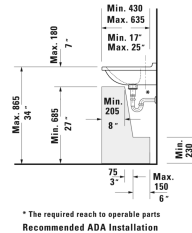

Starck 3 Furniture washbasin & # 0304800000 / 0304800087
< 33 1/2" Inch >

Furniture washbasin	Dimension	Weight	Order number
with faucet deck, hardware included, wall-mounted, cUPC® listed*, 33 1/2" Inch			
Colors			
00 White			
Variant			
● with overflow	33 1/2" x 19 1/8" Inch	49.3 lb	0304800000
●●● with overflow	33 1/2" x 19 1/8" Inch	49.3 lb	0304800087
Infobox			
* Complies with following standards: ASME A112.19.2/CSA B45.1, Washbasin is not ADA compliant in combination with pedestal, siphon cover or metal console, Not available with WonderGliss			
Space-saving siphon	1 1/4" Inch	0.9 lb	005076
Suitable products			
Pedestal for # 030065, 030060, 030055, 030410, 030480, 030470, 033213, 030760, 030750, 28" x 8 1/4" Inch	28" x 8 1/4" Inch		086516
Siphon cover for # 030065, 030060, 030055, 030410, 030480, 030470, 033213, 030760, 030750, 6 3/4" x 11 1/4" Inch	6 3/4" x 11 1/4" Inch		086515
Vanity unit wall-mounted 1 pull-out compartment, for Starck 3 # 030480, 31 1/2" x 17 7/8" Inch	31 1/2" x 17 7/8" Inch		KT6664
Vanity unit wall-mounted 2 drawers, upper drawer including cut-out for siphon and siphon cover, for Starck 3 # 030480, 31 1/2" x 17 7/8" Inch	31 1/2" x 17 7/8" Inch		KT6644
Vanity unit wall-mounted 1 pull-out compartment, for Starck 3 # 030480, 31 1/2" x 18 1/2" Inch	31 1/2" x 18 1/2" Inch		DS6388

All drawings contain the necessary measurements which are subject to standard tolerances. They are stated in inch & mm and are non-binding. Exact measurements, in particular for customized installation scenarios, can only be taken from the finished ceramic piece.