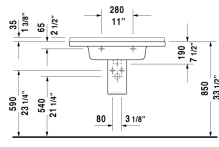

Starck 3 Furniture washbasin & # 0304800000 / 0304800087
< 33 1/2" Inch >

Furniture washbasin	Dimension	Weight	Order number
with faucet deck, hardware included, wall-mounted, cUPC® listed*, 33 1/2" Inch			
Colors			
00 White			
Variant			
● with overflow	33 1/2" x 19 1/8" Inch	49.3 lb	0304800000
●●● with overflow	33 1/2" x 19 1/8" Inch	49.3 lb	0304800087
Infobox			
* Complies with following standards: ASME A112.19.2/CSA B45.1, Washbasin is not ADA compliant in combination with pedestal, siphon cover or metal console, Not available with WonderGliss			
Space-saving siphon	1 1/4" Inch	0.9 lb	005076
Suitable products			
Pedestal for # 030065, 030060, 030055, 030410, 030480, 030470, 033213, 030760, 030750, 28" x 8 1/4" Inch	28" x 8 1/4" Inch		086516
Siphon cover for # 030065, 030060, 030055, 030410, 030480, 030470, 033213, 030760, 030750, 6 3/4" x 11 1/4" Inch	6 3/4" x 11 1/4" Inch		086515
Vanity unit wall-mounted 1 pull-out compartment, for Starck 3 # 030480, 31 1/2" x 17 7/8" Inch	31 1/2" x 17 7/8" Inch		KT6664
Vanity unit wall-mounted 2 drawers, upper drawer including cut-out for siphon and siphon cover, for Starck 3 # 030480, 31 1/2" x 17 7/8" Inch	31 1/2" x 17 7/8" Inch		KT6644
Vanity unit wall-mounted 1 pull-out compartment, for Starck 3 # 030480, 31 1/2" x 18 1/2" Inch	31 1/2" x 18 1/2" Inch		DS6388

All drawings contain the necessary measurements which are subject to standard tolerances. They are stated in inch & mm and are non-binding. Exact measurements, in particular for customized installation scenarios, can only be taken from the finished ceramic piece.