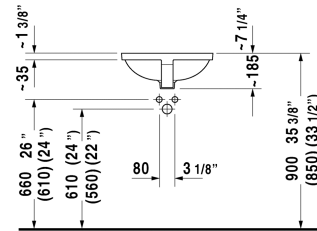

Starck 3 Vanity basin # 0305430000

< 16 7/8" Inch >

Vanity basin	Dimension	Weight	Order number
undermount basin, with overflow, without faucet deck, hardware included, cUPC listed, 16 7/8" Inch			
Colors			
00 White			
Variant			
☒	16 7/8" x 16 7/8" Inch	16.3 lb	0305430000
Infobox			
Measurements of undercounter models represent interior measurements			
Sanitary ceramics with the special WonderGliss surface finish will remain clean and attractive-looking for a long time to come. When ordering WonderGliss please add a "1" as eleventh digit to the model number.			
Hardware for stone countertops, (with the exception of # 046651)		0.4 lb	005028

All drawings contain the necessary measurements which are subject to standard tolerances. They are stated in inch & mm and are non-binding. Exact measurements, in particular for customized installation scenarios, can only be taken from the finished ceramic piece.