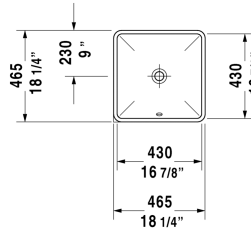

Starck 3 Vanity basin # 0305430000

< 16 7/8" Inch >

Vanity basin	Dimension	Weight	Order number
undermount basin, with overflow, without faucet deck, hardware included, cUPC listed, 16 7/8" Inch			
Colors			
00 White			
Variant			
☒	16 7/8" x 16 7/8" Inch	16.3 lb	0305430000
Infobox			
Measurements of undercounter models represent interior measurements			
Sanitary ceramics with the special WonderGliss surface finish will remain clean and attractive-looking for a long time to come. When ordering WonderGliss please add a "1" as eleventh digit to the model number.			
Hardware for stone countertops, (with the exception of # 046651)		0.4 lb	005028

All drawings contain the necessary measurements which are subject to standard tolerances. They are stated in inch & mm and are non-binding. Exact measurements, in particular for customized installation scenarios, can only be taken from the finished ceramic piece.