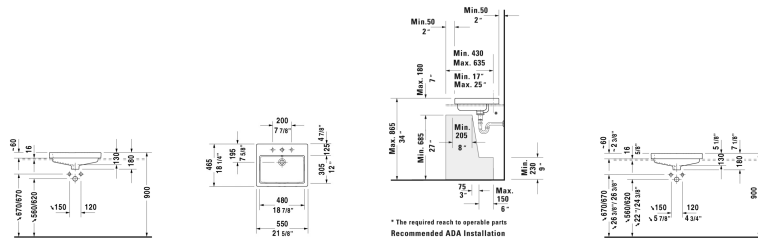

Vero Vanity basin ♿ # 0315550000 / 0315550030
< 21 5/8" Inch >

Vanity basin	Dimension	Weight	Order number
drop-in basin, with overflow, with faucet deck, cUPC® listed*, 21 5/8" Inch			
Colors			
00 White			
Variant			
●	21 5/8" x 18 1/4" Inch	28.9 lb	0315550000
●●●	21 5/8" x 18 1/4" Inch	28.9 lb	0315550030
Infobox			
* Complies with following standards: ASME A112.19.2/CSA B45.1			
Sanitary ceramics with the special WonderGliss surface finish will remain clean and attractive-looking for a long time to come. When ordering WonderGliss please add a "1" as eleventh digit to the model number.			
Suitable products			
Vanity unit wall-mounted 1 pull-out compartment, countertop including one cut-out, for 1 vanity basin centered, 31 1/2" x 21 5/8" Inch	31 1/2" x 21 5/8" Inch		KT6794
Vanity unit for console 2 drawers, upper drawer including cut-out for siphon and siphon cover, 23 5/8" x 20 3/8" Inch	23 5/8" x 20 3/8" Inch		VE5615
Vanity unit for console 2 drawers, upper drawer including cut-out for siphon and siphon cover, 27 1/2" x 20 3/8" Inch	27 1/2" x 20 3/8" Inch		VE5616
Vanity unit for console 2 drawers, upper drawer including cut-out for siphon and siphon cover, 31 1/2" x 20 3/8" Inch	31 1/2" x 20 3/8" Inch		VE5617
Vanity unit for console 2 drawers, upper drawer including cut-out for siphon and siphon cover, 35 3/8" x 20 3/8" Inch	35 3/8" x 20 3/8" Inch		VE5618
Vanity unit for console 2 drawers, upper drawer including cut-out for siphon and siphon cover, 39 3/8" x 20 3/8" Inch	39 3/8" x 20 3/8" Inch		VE5619

All drawings contain the necessary measurements which are subject to standard tolerances. They are stated in inch & mm and are non-

Vero Vanity basin  # 0315550000 / 0315550030

|< 21 5/8" Inch >|

binding. Exact measurements, in particular for customized installation scenarios, can only be taken from the finished ceramic piece.