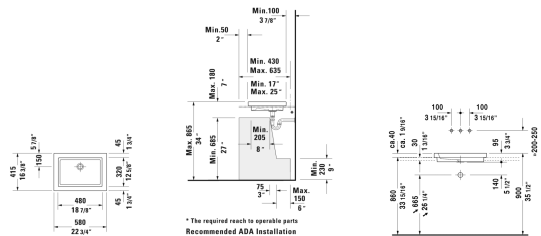

2nd floor Vanity basin ⚡ # 0317580029

< 22 7/8" Inch >

Vanity basin	Dimension	Weight	Order number
drop-in basin, without overflow, without faucet deck, hardware included, cUPC® listed*, 22 7/8" Inch			
Colors			
00 White			
Variant			
☒	22 7/8" x 16 3/8" Inch	28.8 lb	0317580029
Infobox			
* Complies with following standards: ASME A112.19.2/CSA B45.1			
Sanitary ceramics with the special WonderGliss surface finish will remain clean and attractive-looking for a long time to come. When ordering WonderGliss please add a "1" as eleventh digit to the model number.			
Slotted waste for washbasins without overflow	2" Inch	0.7 lb	005024
Design Siphon		3.3 lb	005036
Suitable products			
Vanity unit wall-mounted 1 pull-out compartment, countertop including one cut-out, for 1 vanity basin centered, 31 1/2" x 21 5/8" Inch	31 1/2" x 21 5/8" Inch		KT6794
Vanity unit wall-mounted 1 pull-out compartment, countertop including one cut-out, for 1 vanity basin centered, 39 3/8" x 21 5/8" Inch	39 3/8" x 21 5/8" Inch		KT6795
Vanity unit wall-mounted 1 pull-out compartment, countertop including one cut-out, for 1 vanity basin centered, 47 1/4" x 21 5/8" Inch	47 1/4" x 21 5/8" Inch		KT6796

All drawings contain the necessary measurements which are subject to standard tolerances. They are stated in inch & mm and are non-binding. Exact measurements, in particular for customized installation scenarios, can only be taken from the finished ceramic piece.