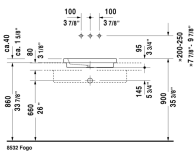

2nd floor Vanity basin ⚡ # 0317580029

< 22 7/8" Inch >

Vanity basin	Dimension	Weight	Order number
drop-in basin, without overflow, without faucet deck, hardware included, cUPC® listed*, 22 7/8" Inch			
Colors			
00 White			
Variant			
☒	22 7/8" x 16 3/8" Inch	28.8 lb	0317580029
Infobox			
* Complies with following standards: ASME A112.19.2/CSA B45.1			
Sanitary ceramics with the special WonderGliss surface finish will remain clean and attractive-looking for a long time to come. When ordering WonderGliss please add a "1" as eleventh digit to the model number.			
Slotted waste for washbasins without overflow	2" Inch	0.7 lb	005024
Design Siphon		3.3 lb	005036
Suitable products			
Vanity unit wall-mounted 1 pull-out compartment, countertop including one cut-out, for 1 vanity basin centered, 31 1/2" x 21 5/8" Inch	31 1/2" x 21 5/8" Inch		KT6794
Vanity unit wall-mounted 1 pull-out compartment, countertop including one cut-out, for 1 vanity basin centered, 39 3/8" x 21 5/8" Inch	39 3/8" x 21 5/8" Inch		KT6795
Vanity unit wall-mounted 1 pull-out compartment, countertop including one cut-out, for 1 vanity basin centered, 47 1/4" x 21 5/8" Inch	47 1/4" x 21 5/8" Inch		KT6796