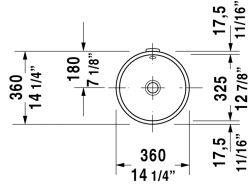

Architec Vanity basin # 0319320000

| < Ø 12 3/4" Inch > |

Vanity basin	Dimension	Weight	Order number
undermount basin, with overflow, without faucet deck, underside fully glazed, hardware included, cUPC® listed*, Ø 12 3/4" Inch			
Colors			
00 White			
Variant			
☒	Ø 12 3/4" Inch	10.8 lb	0319320000
Infobox			
* Complies with following standards: ASME A112.19.2/CSA B45.1, Measurements of undercounter models represent interior measurements, Not available with WonderGliss			
Hardware for stone countertops, (with the exception of # 046651)		0.4 lb	005028
Push button drain assembly for washbasins with overflow	2" Inch	0.8 lb	005052

All drawings contain the necessary measurements which are subject to standard tolerances. They are stated in inch & mm and are non-binding. Exact measurements, in particular for customized installation scenarios, can only be taken from the finished ceramic piece.