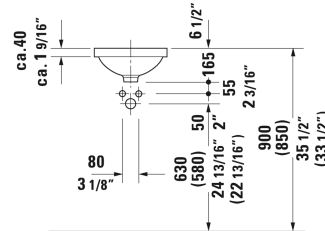

Architec Vanity basin # 0319320000

| < Ø 12 3/4" Inch > |

Vanity basin	Dimension	Weight	Order number
undermount basin, with overflow, without faucet deck, underside fully glazed, hardware included, cUPC® listed*, Ø 12 3/4" Inch			
Colors			
00 White			
Variant			
☒	Ø 12 3/4" Inch	10.8 lb	0319320000
Infobox			
* Complies with following standards: ASME A112.19.2/CSA B45.1, Measurements of undercounter models represent interior measurements, Not available with WonderGliss			
Hardware for stone countertops, (with the exception of # 046651)		0.4 lb	005028
Push button drain assembly for washbasins with overflow	2" Inch	0.8 lb	005052

All drawings contain the necessary measurements which are subject to standard tolerances. They are stated in inch & mm and are non-binding. Exact measurements, in particular for customized installation scenarios, can only be taken from the finished ceramic piece.