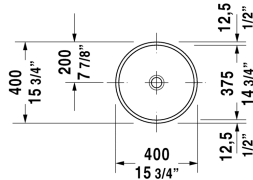

Architec Vanity basin # 0319370000
| < Ø 14 3/4" Inch > |

Vanity basin	Dimension	Weight	Order number
undermount basin, without overflow, without faucet deck, underside fully glazed, hardware included, Ø 14 3/4" Inch			
Colors			
00 White			
Variant			
☒	Ø 14 3/4" Inch	12 lb	0319370000
Infobox			
Measurements of undercounter models represent interior measurements, Not available with WonderGliss			
Hardware for stone countertops, (with the exception of # 046651)		0.4 lb	005028
Slotted waste for washbasins without overflow	2" Inch	0.9 lb	005038

All drawings contain the necessary measurements which are subject to standard tolerances. They are stated in inch & mm and are non-binding. Exact measurements, in particular for customized installation scenarios, can only be taken from the finished ceramic piece.