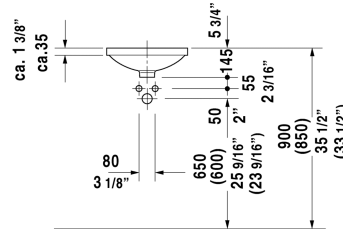

Architec Vanity basin # 0319370000
| < Ø 14 3/4" Inch > |

Vanity basin	Dimension	Weight	Order number
undermount basin, without overflow, without faucet deck, underside fully glazed, hardware included, Ø 14 3/4" Inch			
Colors			
00 White			
Variant			
☒	Ø 14 3/4" Inch	12 lb	0319370000
Infobox			
Measurements of undercounter models represent interior measurements, Not available with WonderGliss			
Hardware for stone countertops, (with the exception of # 046651)		0.4 lb	005028
Slotted waste for washbasins without overflow	2" Inch	0.9 lb	005038

All drawings contain the necessary measurements which are subject to standard tolerances. They are stated in inch & mm and are non-binding. Exact measurements, in particular for customized installation scenarios, can only be taken from the finished ceramic piece.