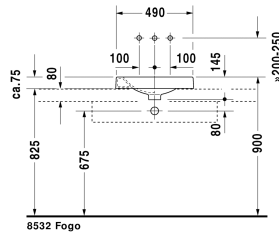

Architec Above-counter basin # 0320500000 / 0320500008 / 0320500009

< 19 5/8" Inch >

Above-counter basin	Dimension	Weight	Order number
ground, without overflow, with faucet deck, hardware included, 19 5/8" Inch			
<b>Colors</b>			
00 White			
<b>Variant</b>			
☒ without faucet hole	19 5/8" x 19 5/8" Inch	27.3 lb	0320500000
● faucet hole on right side	19 5/8" x 19 5/8" Inch	27.3 lb	0320500008
● faucet hole on left side	19 5/8" x 19 5/8" Inch	27.3 lb	0320500009
<b>Infobox</b>			
Soap dispenser hole Ø 1 3/8" right or left available on request, Max. Ø 2 3/4" for lotion tank approved, Not available with WonderGliss			
Slotted waste for washbasins without overflow	2" Inch	0.9 lb	005038
<b>Suitable products</b>			
Vanity unit for console 2 drawers, upper drawer including cut-out for siphon and siphon cover, 23 5/8" x 21 5/8" Inch	23 5/8" x 21 5/8" Inch		XL5415
Vanity unit for console 2 drawers, upper drawer including cut-out for siphon and siphon cover, 23 5/8" x 21 5/8" Inch	23 5/8" x 21 5/8" Inch		DS5315
Vanity unit for console 2 drawers, upper drawer including cut-out for siphon and siphon cover, 24 3/8" x 21 5/8" Inch	24 3/8" x 21 5/8" Inch		LC5815
Vanity unit for console 2 drawers, upper drawer including cut-out for siphon and siphon cover, 23 5/8" x 20 3/8" Inch	23 5/8" x 20 3/8" Inch		VE5615

*All drawings contain the necessary measurements which are subject to standard tolerances. They are stated in inch & mm and are non-binding. Exact measurements, in particular for customized installation scenarios, can only be taken from the finished ceramic piece.*