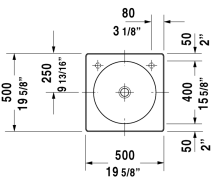

Architec Above-counter basin # 0320500000 / 0320500008 / 0320500009

< 19 5/8" Inch >

Above-counter basin	Dimension	Weight	Order number
ground, without overflow, with faucet deck, hardware included, 19 5/8" Inch			
<b>Colors</b>			
00 White			
<b>Variant</b>			
☒ without faucet hole	19 5/8" x 19 5/8" Inch	27.3 lb	0320500000
● faucet hole on right side	19 5/8" x 19 5/8" Inch	27.3 lb	0320500008
● faucet hole on left side	19 5/8" x 19 5/8" Inch	27.3 lb	0320500009
<b>Infobox</b>			
Soap dispenser hole Ø 1 3/8" right or left available on request, Max. Ø 2 3/4" for lotion tank approved, Not available with WonderGliss			
Slotted waste for washbasins without overflow	2" Inch	0.9 lb	005038
<b>Suitable products</b>			
Vanity unit for console 2 drawers, upper drawer including cut-out for siphon and siphon cover, 23 5/8" x 21 5/8" Inch	23 5/8" x 21 5/8" Inch		XL5415
Vanity unit for console 2 drawers, upper drawer including cut-out for siphon and siphon cover, 23 5/8" x 21 5/8" Inch	23 5/8" x 21 5/8" Inch		DS5315
Vanity unit for console 2 drawers, upper drawer including cut-out for siphon and siphon cover, 24 3/8" x 21 5/8" Inch	24 3/8" x 21 5/8" Inch		LC5815
Vanity unit for console 2 drawers, upper drawer including cut-out for siphon and siphon cover, 23 5/8" x 20 3/8" Inch	23 5/8" x 20 3/8" Inch		VE5615