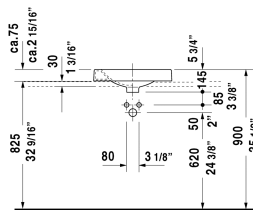

Architec Above-counter basin # 0320500000 / 0320500008 / 0320500009

< 19 5/8" Inch >

Above-counter basin	Dimension	Weight	Order number
ground, without overflow, with faucet deck, hardware included, 19 5/8" Inch			
<b>Colors</b>			
00 White			
<b>Variant</b>			
☒ without faucet hole	19 5/8" x 19 5/8" Inch	27.3 lb	0320500000
● faucet hole on right side	19 5/8" x 19 5/8" Inch	27.3 lb	0320500008
● faucet hole on left side	19 5/8" x 19 5/8" Inch	27.3 lb	0320500009
<b>Infobox</b>			
Soap dispenser hole Ø 1 3/8" right or left available on request, Max. Ø 2 3/4" for lotion tank approved, Not available with WonderGliss			
Slotted waste for washbasins without overflow	2" Inch	0.9 lb	005038
<b>Suitable products</b>			
Vanity unit for console 2 drawers, upper drawer including cut-out for siphon and siphon cover, 23 5/8" x 21 5/8" Inch	23 5/8" x 21 5/8" Inch		XL5415
Vanity unit for console 2 drawers, upper drawer including cut-out for siphon and siphon cover, 23 5/8" x 21 5/8" Inch	23 5/8" x 21 5/8" Inch		DS5315
Vanity unit for console 2 drawers, upper drawer including cut-out for siphon and siphon cover, 24 3/8" x 21 5/8" Inch	24 3/8" x 21 5/8" Inch		LC5815
Vanity unit for console 2 drawers, upper drawer including cut-out for siphon and siphon cover, 23 5/8" x 20 3/8" Inch	23 5/8" x 20 3/8" Inch		VE5615

*All drawings contain the necessary measurements which are subject to standard tolerances. They are stated in inch & mm and are non-binding. Exact measurements, in particular for customized installation scenarios, can only be taken from the finished ceramic piece.*