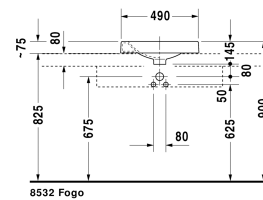

Architec Above-counter basin # 0320500000 / 0320500008 / 0320500009

< 19 5/8" Inch >

Above-counter basin	Dimension	Weight	Order number
ground, without overflow, with faucet deck, hardware included, 19 5/8" Inch			
<b>Colors</b>			
00 White			
<b>Variant</b>			
☒ without faucet hole	19 5/8" x 19 5/8" Inch	27.3 lb	0320500000
● faucet hole on right side	19 5/8" x 19 5/8" Inch	27.3 lb	0320500008
● faucet hole on left side	19 5/8" x 19 5/8" Inch	27.3 lb	0320500009
<b>Infobox</b>			
Soap dispenser hole Ø 1 3/8" right or left available on request, Max. Ø 2 3/4" for lotion tank approved, Not available with WonderGliss			
Slotted waste for washbasins without overflow	2" Inch	0.9 lb	005038
<b>Suitable products</b>			
Vanity unit for console 2 drawers, upper drawer including cut-out for siphon and siphon cover, 23 5/8" x 21 5/8" Inch	23 5/8" x 21 5/8" Inch		XL5415
Vanity unit for console 2 drawers, upper drawer including cut-out for siphon and siphon cover, 23 5/8" x 21 5/8" Inch	23 5/8" x 21 5/8" Inch		DS5315
Vanity unit for console 2 drawers, upper drawer including cut-out for siphon and siphon cover, 24 3/8" x 21 5/8" Inch	24 3/8" x 21 5/8" Inch		LC5815
Vanity unit for console 2 drawers, upper drawer including cut-out for siphon and siphon cover, 23 5/8" x 20 3/8" Inch	23 5/8" x 20 3/8" Inch		VE5615

*All drawings contain the necessary measurements which are subject to standard tolerances. They are stated in inch & mm and are non-binding. Exact measurements, in particular for customized installation scenarios, can only be taken from the finished ceramic piece.*