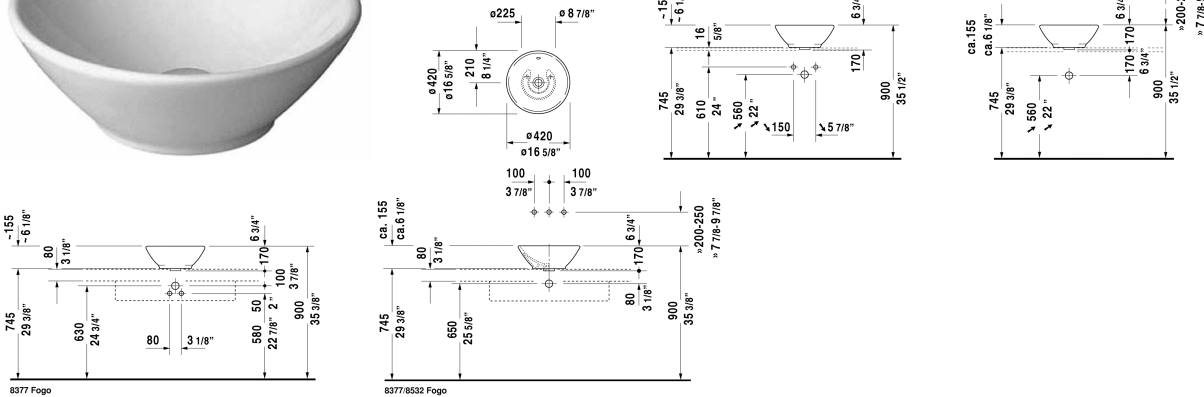

Bacino Washbowl # 0325420000

| < Ø 16 1/2" Inch > |

Washbowl	Dimension	Weight	Order number
with overflow, without faucet deck, overflow clip Chrome included, hardware included, CUPC® listed*, Ø 16 1/2" Inch			
Colors			
00 White			
Variant			
☒	Ø 16 1/2" Inch	15.4 lb	0325420000
Infobox			
* Complies with following standards: ASME A112.19.2/CSA B45.1			
Sanitary ceramics with the special WonderGliss surface finish will remain clean and attractive-looking for a long time to come. When ordering WonderGliss please add a "1" as eleventh digit to the model number.			
Push button drain assembly for washbasins with overflow	2" Inch	0.8 lb	005052
Suitable products			
Vanity unit wall-mounted 2 drawers, upper drawer including cut-out for siphon and siphon cover, countertop including one cut-out, for 1 above-counter basin centered, 31 1/2" x 21 5/8" Inch	31 1/2" x 21 5/8" Inch		KT6654
Vanity unit wall-mounted 1 pull-out compartment, countertop including one cut-out, 39 3/8" x 21 5/8" Inch	39 3/8" x 21 5/8" Inch		DS6784 L/R

Bacino Washbowl # 0325420000

|< Ø 16 1/2" Inch >|

Console for above-counter basin and vanity basin 1 console with two cut-outs, price per section of 3 7/8", basic price until 31 1/2", 1 1/8" thickness, 21 5/8" Inch

XV107C

All drawings contain the necessary measurements which are subject to standard tolerances. They are stated in inch & mm and are non-binding. Exact measurements, in particular for customized installation scenarios, can only be taken from the finished ceramic piece.