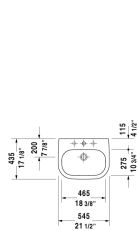

D-Code Vanity basin & # 0337540000 / 0337540030

< 21 1/2" Inch >

Vanity basin	Dimension	Weight	Order number
drop-in basin, with overflow, with faucet deck, cUPC® listed*, 21 1/2" Inch			
Colors			
00 White			
Variant			
●	21 1/2" x 17 1/8" Inch	25 lb	0337540000
●●●	21 1/2" x 17 1/8" Inch	25 lb	0337540030
Infobox			
* Complies with following standards: ASME A112.19.2/CSA B45.1			
Suitable products			
Vanity unit wall-mounted 1 pull-out compartment, countertop including one cut-out, for 1 vanity basin centered, 31 1/2" x 21 5/8" Inch	31 1/2" x 21 5/8" Inch		KT6794
Vanity unit wall-mounted 1 pull-out compartment, countertop including one cut-out, for 1 vanity basin centered, 39 3/8" x 21 5/8" Inch	39 3/8" x 21 5/8" Inch		KT6795
Vanity unit wall-mounted 1 pull-out compartment, countertop including one cut-out, for 1 vanity basin centered, 47 1/4" x 21 5/8" Inch	47 1/4" x 21 5/8" Inch		KT6796
Vanity unit wall-mounted 2 pull-out compartments, 1 countertop with one cut-out or two cut-outs, for 1 or 2 vanity basin(s), 55 1/8" x 21 5/8" Inch	55 1/8" x 21 5/8" Inch		KT6797 B/L/R
Vanity unit wall-mounted 2 drawers, upper drawer including cut-out for siphon and siphon cover, countertop including one cut-out, for 1 vanity basin centered, 31 1/2" x 21 5/8" Inch	31 1/2" x 21 5/8" Inch		KT6754
Vanity unit wall-mounted 2 drawers, upper drawer including cut-out for siphon and siphon cover, countertop including one cut-out, for 1 vanity basin centered, 39 3/8" x 21 5/8" Inch	39 3/8" x 21 5/8" Inch		KT6755
Vanity unit wall-mounted 2 drawers, upper drawer including cut-out for siphon and siphon cover, countertop including one cut-out, for 1 vanity basin centered, 47 1/4" x 21 5/8" Inch	47 1/4" x 21 5/8" Inch		KT6756