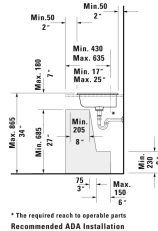

D-Code Vanity basin & # 0337540000 / 0337540030

< 21 1/2" Inch >

Vanity basin	Dimension	Weight	Order number
drop-in basin, with overflow, with faucet deck, cUPC® listed*, 21 1/2" Inch			
Colors			
00 White			
Variant			
●	21 1/2" x 17 1/8" Inch	25 lb	0337540000
●●●	21 1/2" x 17 1/8" Inch	25 lb	0337540030
Infobox			
* Complies with following standards: ASME A112.19.2/CSA B45.1			
Suitable products			
Vanity unit wall-mounted 1 pull-out compartment, countertop including one cut-out, for 1 vanity basin centered, 31 1/2" x 21 5/8" Inch	31 1/2" x 21 5/8" Inch		KT6794
Vanity unit wall-mounted 1 pull-out compartment, countertop including one cut-out, for 1 vanity basin centered, 39 3/8" x 21 5/8" Inch	39 3/8" x 21 5/8" Inch		KT6795
Vanity unit wall-mounted 1 pull-out compartment, countertop including one cut-out, for 1 vanity basin centered, 47 1/4" x 21 5/8" Inch	47 1/4" x 21 5/8" Inch		KT6796
Vanity unit wall-mounted 2 pull-out compartments, 1 countertop with one cut-out or two cut-outs, for 1 or 2 vanity basin(s), 55 1/8" x 21 5/8" Inch	55 1/8" x 21 5/8" Inch		KT6797 B/L/R
Vanity unit wall-mounted 2 drawers, upper drawer including cut-out for siphon and siphon cover, countertop including one cut-out, for 1 vanity basin centered, 31 1/2" x 21 5/8" Inch	31 1/2" x 21 5/8" Inch		KT6754
Vanity unit wall-mounted 2 drawers, upper drawer including cut-out for siphon and siphon cover, countertop including one cut-out, for 1 vanity basin centered, 39 3/8" x 21 5/8" Inch	39 3/8" x 21 5/8" Inch		KT6755
Vanity unit wall-mounted 2 drawers, upper drawer including cut-out for siphon and siphon cover, countertop including one cut-out, for 1 vanity basin centered, 47 1/4" x 21 5/8" Inch	47 1/4" x 21 5/8" Inch		KT6756