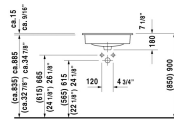

D-Code Vanity basin & # 0337540000 / 0337540030

< 21 1/2" Inch >

Vanity basin	Dimension	Weight	Order number
drop-in basin, with overflow, with faucet deck, cUPC® listed*, 21 1/2" Inch			
Colors			
00 White			
Variant			
●	21 1/2" x 17 1/8" Inch	25 lb	0337540000
●●●	21 1/2" x 17 1/8" Inch	25 lb	0337540030
Infobox			
* Complies with following standards: ASME A112.19.2/CSA B45.1			
Suitable products			
Vanity unit wall-mounted 1 pull-out compartment, countertop including one cut-out, for 1 vanity basin centered, 31 1/2" x 21 5/8" Inch	31 1/2" x 21 5/8" Inch		KT6794
Vanity unit wall-mounted 1 pull-out compartment, countertop including one cut-out, for 1 vanity basin centered, 39 3/8" x 21 5/8" Inch	39 3/8" x 21 5/8" Inch		KT6795
Vanity unit wall-mounted 1 pull-out compartment, countertop including one cut-out, for 1 vanity basin centered, 47 1/4" x 21 5/8" Inch	47 1/4" x 21 5/8" Inch		KT6796
Vanity unit wall-mounted 2 pull-out compartments, 1 countertop with one cut-out or two cut-outs, for 1 or 2 vanity basin(s), 55 1/8" x 21 5/8" Inch	55 1/8" x 21 5/8" Inch		KT6797 B/L/R
Vanity unit wall-mounted 2 drawers, upper drawer including cut-out for siphon and siphon cover, countertop including one cut-out, for 1 vanity basin centered, 31 1/2" x 21 5/8" Inch	31 1/2" x 21 5/8" Inch		KT6754
Vanity unit wall-mounted 2 drawers, upper drawer including cut-out for siphon and siphon cover, countertop including one cut-out, for 1 vanity basin centered, 39 3/8" x 21 5/8" Inch	39 3/8" x 21 5/8" Inch		KT6755
Vanity unit wall-mounted 2 drawers, upper drawer including cut-out for siphon and siphon cover, countertop including one cut-out, for 1 vanity basin centered, 47 1/4" x 21 5/8" Inch	47 1/4" x 21 5/8" Inch		KT6756