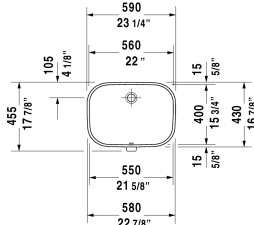

D-Code Vanity basin # 0338560000

|< 22" Inch >|

Vanity basin	Dimension	Weight	Order number
undermount basin, with overflow, without faucet deck, hardware included, cUPC® listed*, 22" Inch			
Colors			
00 White			
Variant			
☒	22" x 15 3/4" Inch	19.6 lb	0338560000
Infobox			
* Complies with following standards: ASME A112.19.2/CSA B45.1, Measurements of undercounter models represent interior measurements			
Hardware for stone countertops, (with the exception of # 046651)		0.4 lb	005028

All drawings contain the necessary measurements which are subject to standard tolerances. They are stated in inch & mm and are non-binding. Exact measurements, in particular for customized installation scenarios, can only be taken from the finished ceramic piece.