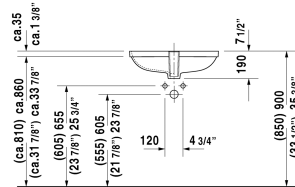

D-Code Vanity basin # 0338560000

|< 22" Inch >|

Vanity basin	Dimension	Weight	Order number
undermount basin, with overflow, without faucet deck, hardware included, cUPC® listed*, 22" Inch			
Colors			
00 White			
Variant			
☒	22" x 15 3/4" Inch	19.6 lb	0338560000
Infobox			
* Complies with following standards: ASME A112.19.2/CSA B45.1, Measurements of undercounter models represent interior measurements			
Hardware for stone countertops, (with the exception of # 046651)		0.4 lb	005028

All drawings contain the necessary measurements which are subject to standard tolerances. They are stated in inch & mm and are non-binding. Exact measurements, in particular for customized installation scenarios, can only be taken from the finished ceramic piece.