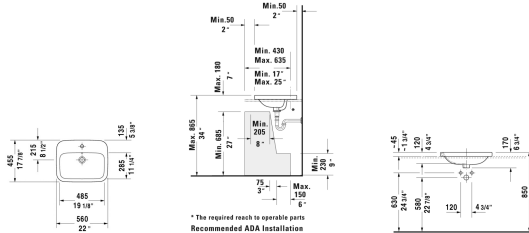

DuraStyle Vanity basin ☺ # 0374560000

| < 22" Inch > |

Vanity basin	Dimension	Weight	Order number
drop-in basin, with overflow, with faucet deck, 22" Inch			
Colors			
00 White			
Variant			
●	22" x 17 7/8" Inch	23 lb	0374560000
Sanitary ceramics with the special WonderGliss surface finish will remain clean and attractive-looking for a long time to come. When ordering WonderGliss please add a "1" as eleventh digit to the model number.			
Suitable products			
Vanity unit wall-mounted 1 pull-out compartment, countertop including one cut-out, for 1 vanity basin centered, 47 1/4" x 21 5/8" Inch	47 1/4" x 21 5/8" Inch		KT6796
Vanity unit wall-mounted 2 drawers, upper drawer including cut-out for siphon and siphon cover, countertop including one cut-out, for 1 vanity basin centered, 47 1/4" x 21 5/8" Inch	47 1/4" x 21 5/8" Inch		KT6756
Vanity unit wall-mounted 1 pull-out compartment, countertop including one cut-out, for 1 vanity basin centered, 39 3/8" x 21 5/8" Inch	39 3/8" x 21 5/8" Inch		KT6795
Vanity unit wall-mounted 2 pull-out compartments, 1 countertop with one cut-out or two cut-outs, for 1 or 2 vanity basin(s), 55 1/8" x 21 5/8" Inch	55 1/8" x 21 5/8" Inch		KT6797 B/L/R
Vanity unit wall-mounted 2 drawers, upper drawer including cut-out for siphon and siphon cover, countertop including one cut-out, for 1 vanity basin centered, 31 1/2" x 21 5/8" Inch	31 1/2" x 21 5/8" Inch		KT6754
Vanity unit wall-mounted 2 drawers, upper drawer including cut-out for siphon and siphon cover, countertop including one cut-out, for 1 vanity basin centered, 39 3/8" x 21 5/8" Inch	39 3/8" x 21 5/8" Inch		KT6755
Vanity unit wall-mounted 4 drawers, drawer beneath basin including cut-out for siphon and siphon cover, 1 countertop with one cut-out or two cut-outs, for 1 or 2 vanity basin(s), 55 1/8" x 21 5/8" Inch	55 1/8" x 21 5/8" Inch		KT6757 B/L/R