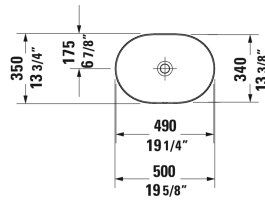

Luv Washbowl # 037950..00 / 037950..00 / 037950..00 / 037950..00

< 19 5/8" Inch >

Washbowl	Dimension	Weight	Order number
ground, without overflow, without faucet deck, ceramic covered slotted waste included, hardware included, 19 5/8" Inch			
Colors			
00 White 21 White/Sand Satin Matte 23 White/Gray Satin Matte 26 White/White Satin Matte			
Variant			
☒ inside color White, outside color White	19 5/8" x 15 3/4" Inch	15.4 lb	037950..00
☒ inside color White, outside color Sand Satin Matte	19 5/8" x 15 3/4" Inch	15.4 lb	037950..00
☒ inside color White, outside color Gray Satin Matte	19 5/8" x 15 3/4" Inch	15.4 lb	037950..00
☒ inside color White, outside color White Satin Matte	19 5/8" x 15 3/4" Inch	15.4 lb	037950..00
Infobox			
Made of DuraCeram, * When using this siphon please observe outlet height from upper surface of finished floor to center of outlet in accordance with the technical specification sheet			
Sanitary ceramics with the special WonderGliss surface finish will remain clean and attractive-looking for a long time to come. When ordering WonderGliss please add a "1" as eleventh digit to the model number.			
Design Siphon		3.3 lb	005036
Suitable products			
Vanity unit for console floorstanding 2 pull-out compartments, 68 1/4" x 22 1/2" Inch	68 1/4" x 22 1/2" Inch		LU9562 B
Vanity unit for console floorstanding 1 pull-out compartment, 25 1/4" x 17 3/4" Inch	25 1/4" x 17 3/4" Inch		LU9560
Vanity unit for console floorstanding 1 drawer, 1 pull-out compartment, upper drawer including cut-out for siphon and siphon cover, 25 1/4" x 17 3/4" Inch	25 1/4" x 17 3/4" Inch		LU9565
Vanity unit for console floorstanding 1 pull-out compartment, 52 5/8" x 22 1/2" Inch	52 5/8" x 22 1/2" Inch		LU9561