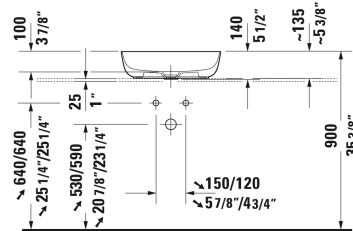

Luv Washbowl # 037950..00 / 037950..00 / 037950..00 / 037950..00

< 19 5/8" Inch >

Washbowl	Dimension	Weight	Order number
ground, without overflow, without faucet deck, ceramic covered slotted waste included, hardware included, 19 5/8" Inch			
Colors			
00 White 21 White/Sand Satin Matte 23 White/Gray Satin Matte 26 White/White Satin Matte			
Variant			
☒ inside color White, outside color White	19 5/8" x 15 3/4" Inch	15.4 lb	037950..00
☒ inside color White, outside color Sand Satin Matte	19 5/8" x 15 3/4" Inch	15.4 lb	037950..00
☒ inside color White, outside color Gray Satin Matte	19 5/8" x 15 3/4" Inch	15.4 lb	037950..00
☒ inside color White, outside color White Satin Matte	19 5/8" x 15 3/4" Inch	15.4 lb	037950..00
Infobox			
Made of DuraCeram, * When using this siphon please observe outlet height from upper surface of finished floor to center of outlet in accordance with the technical specification sheet			
Sanitary ceramics with the special WonderGliss surface finish will remain clean and attractive-looking for a long time to come. When ordering WonderGliss please add a "1" as eleventh digit to the model number.			
Design Siphon		3.3 lb	005036
Suitable products			
Vanity unit for console floorstanding 2 pull-out compartments, 68 1/4" x 22 1/2" Inch	68 1/4" x 22 1/2" Inch		LU9562 B
Vanity unit for console floorstanding 1 pull-out compartment, 25 1/4" x 17 3/4" Inch	25 1/4" x 17 3/4" Inch		LU9560
Vanity unit for console floorstanding 1 drawer, 1 pull-out compartment, upper drawer including cut-out for siphon and siphon cover, 25 1/4" x 17 3/4" Inch	25 1/4" x 17 3/4" Inch		LU9565
Vanity unit for console floorstanding 1 pull-out compartment, 52 5/8" x 22 1/2" Inch	52 5/8" x 22 1/2" Inch		LU9561

All drawings contain the necessary measurements which are subject to standard tolerances. They are stated in inch & mm and are non-binding. Exact measurements, in particular for customized installation scenarios, can only be taken from the finished ceramic piece.