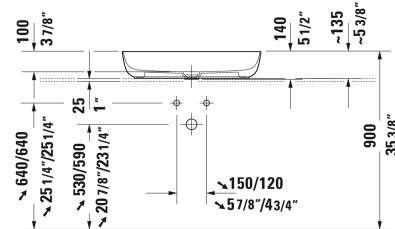

Washbowl # 037970..00 / 037970..00 / 037970..00 / 037970..00

< 27 1/2" Inch >

Washbowl	Dimension	Weight	Order number
ground, without overflow, without faucet deck, ceramic covered slotted waste included, hardware included, 27 1/2" Inch			
Colors			
00 White 21 White/Sand Satin Matte 23 White/Gray Satin Matte 26 White/White Satin Matte			
Variant			
☒ inside color White, outside color White	27 1/2" x 15 3/4" Inch	24.7 lb	037970..00
☒ inside color White, outside color Sand Satin Matte	27 1/2" x 15 3/4" Inch	24.7 lb	037970..00
☒ inside color White, outside color Gray Satin Matte	27 1/2" x 15 3/4" Inch	24.7 lb	037970..00
☒ inside color White, outside color White Satin Matte	27 1/2" x 15 3/4" Inch	24.7 lb	037970..00
Infobox			
Made of DuraCeram, * When using this siphon please observe outlet height from upper surface of finished floor to center of outlet in accordance with the technical specification sheet			
Sanitary ceramics with the special WonderGliss surface finish will remain clean and attractive-looking for a long time to come. When ordering WonderGliss please add a "1" as eleventh digit to the model number.			
Design Siphon		3.3 lb	005036
Suitable products			
Vanity unit for console floorstanding 2 pull-out compartments, 68 1/4" x 22 1/2" Inch	68 1/4" x 22 1/2" Inch		LU9562 B
Vanity unit for console floorstanding 2 drawers, 2 pull-out compartments, upper drawer including cut-out for siphon and siphon cover, 68 1/4" x 22 1/2" Inch	68 1/4" x 22 1/2" Inch		LU9567 B
Vanity unit for console floorstanding 1 pull-out compartment, 52 5/8" x 22 1/2" Inch	52 5/8" x 22 1/2" Inch		LU9561
Vanity unit for console floorstanding 2 pull-out compartments, 68 1/4" x 22 1/2" Inch	68 1/4" x 22 1/2" Inch		LU9563 L/R

All drawings contain the necessary measurements which are subject to standard tolerances. They are stated in inch & mm and are non-binding. Exact measurements, in particular for customized installation scenarios, can only be taken from the finished ceramic piece.