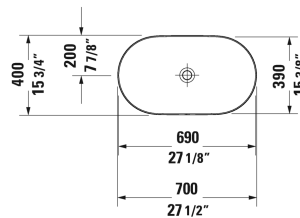

Washbowl # 037970..00 / 037970..00 / 037970..00 / 037970..00

< 27 1/2" Inch >

Washbowl	Dimension	Weight	Order number
ground, without overflow, without faucet deck, ceramic covered slotted waste included, hardware included, 27 1/2" Inch			
Colors			
00 White 21 White/Sand Satin Matte 23 White/Gray Satin Matte 26 White/White Satin Matte			
Variant			
☒ inside color White, outside color White	27 1/2" x 15 3/4" Inch	24.7 lb	037970..00
☒ inside color White, outside color Sand Satin Matte	27 1/2" x 15 3/4" Inch	24.7 lb	037970..00
☒ inside color White, outside color Gray Satin Matte	27 1/2" x 15 3/4" Inch	24.7 lb	037970..00
☒ inside color White, outside color White Satin Matte	27 1/2" x 15 3/4" Inch	24.7 lb	037970..00
Infobox			
Made of DuraCeram, * When using this siphon please observe outlet height from upper surface of finished floor to center of outlet in accordance with the technical specification sheet			
Sanitary ceramics with the special WonderGliss surface finish will remain clean and attractive-looking for a long time to come. When ordering WonderGliss please add a "1" as eleventh digit to the model number.			
Design Siphon		3.3 lb	005036
Suitable products			
Vanity unit for console floorstanding 2 pull-out compartments, 68 1/4" x 22 1/2" Inch	68 1/4" x 22 1/2" Inch		LU9562 B
Vanity unit for console floorstanding 2 drawers, 2 pull-out compartments, upper drawer including cut-out for siphon and siphon cover, 68 1/4" x 22 1/2" Inch	68 1/4" x 22 1/2" Inch		LU9567 B
Vanity unit for console floorstanding 1 pull-out compartment, 52 5/8" x 22 1/2" Inch	52 5/8" x 22 1/2" Inch		LU9561
Vanity unit for console floorstanding 2 pull-out compartments, 68 1/4" x 22 1/2" Inch	68 1/4" x 22 1/2" Inch		LU9563 L/R