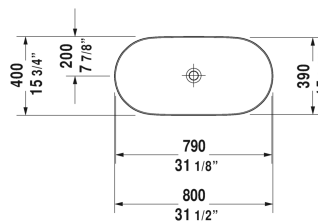

Luv Washbowl # 037980..00 / 037980..00 / 037980..00 / 037980..00

< 31 1/2" Inch >

Washbowl	Dimension	Weight	Order number
ground, without overflow, without faucet deck, ceramic covered slotted waste included, hardware included, 31 1/2" Inch			
Colors			
00 White 21 White/Sand Satin Matte 23 White/Gray Satin Matte 26 White/White Satin Matte			
Variant			
☒ inside color White, outside color White	31 1/2" x 15 3/4" Inch	30 lb	037980..00
☒ inside color White, outside color Sand Satin Matte	31 1/2" x 15 3/4" Inch	30 lb	037980..00
☒ inside color White, outside color Gray Satin Matte	31 1/2" x 15 3/4" Inch	30 lb	037980..00
☒ inside color White, outside color White Satin Matte	31 1/2" x 15 3/4" Inch	30 lb	037980..00
Infobox			
* When using this siphon please observe outlet height from upper surface of finished floor to center of outlet in accordance with the technical specification sheet, Made of DuraCeram			
Sanitary ceramics with the special WonderGliss surface finish will remain clean and attractive-looking for a long time to come. When ordering WonderGliss please add a "1" as eleventh digit to the model number.			
Design Siphon		3.3 lb	005036
Suitable products			
Vanity unit for console floorstanding 1 pull-out compartment, 36 7/8" x 22 1/2" Inch	36 7/8" x 22 1/2" Inch		LU9564
Vanity unit for console floorstanding 1 drawer, 1 pull-out compartment, upper drawer including cut-out for siphon and siphon cover, 36 7/8" x 22 1/2" Inch	36 7/8" x 22 1/2" Inch		LU9569
Vanity unit for console floorstanding 1 pull-out compartment, 52 5/8" x 22 1/2" Inch	52 5/8" x 22 1/2" Inch		LU9561
Vanity unit for console floorstanding 2 pull-out compartments, 68 1/4" x 22 1/2" Inch	68 1/4" x 22 1/2" Inch		LU9563 L/R