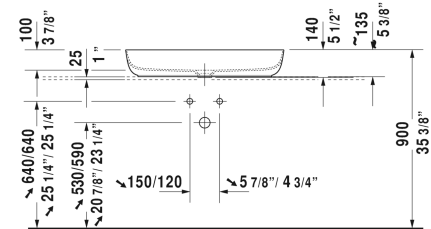

Luv Washbowl # 037980..00 / 037980..00 / 037980..00 / 037980..00

< 31 1/2" Inch >

Washbowl	Dimension	Weight	Order number
ground, without overflow, without faucet deck, ceramic covered slotted waste included, hardware included, 31 1/2" Inch			
Colors			
00 White 21 White/Sand Satin Matte 23 White/Gray Satin Matte 26 White/White Satin Matte			
Variant			
☒ inside color White, outside color White	31 1/2" x 15 3/4" Inch	30 lb	037980..00
☒ inside color White, outside color Sand Satin Matte	31 1/2" x 15 3/4" Inch	30 lb	037980..00
☒ inside color White, outside color Gray Satin Matte	31 1/2" x 15 3/4" Inch	30 lb	037980..00
☒ inside color White, outside color White Satin Matte	31 1/2" x 15 3/4" Inch	30 lb	037980..00
Infobox			
* When using this siphon please observe outlet height from upper surface of finished floor to center of outlet in accordance with the technical specification sheet, Made of DuraCeram			
Sanitary ceramics with the special WonderGliss surface finish will remain clean and attractive-looking for a long time to come. When ordering WonderGliss please add a "1" as eleventh digit to the model number.			
Design Siphon		3.3 lb	005036
Suitable products			
Vanity unit for console floorstanding 1 pull-out compartment, 36 7/8" x 22 1/2" Inch	36 7/8" x 22 1/2" Inch		LU9564
Vanity unit for console floorstanding 1 drawer, 1 pull-out compartment, upper drawer including cut-out for siphon and siphon cover, 36 7/8" x 22 1/2" Inch	36 7/8" x 22 1/2" Inch		LU9569
Vanity unit for console floorstanding 1 pull-out compartment, 52 5/8" x 22 1/2" Inch	52 5/8" x 22 1/2" Inch		LU9561
Vanity unit for console floorstanding 2 pull-out compartments, 68 1/4" x 22 1/2" Inch	68 1/4" x 22 1/2" Inch		LU9563 L/R

All drawings contain the necessary measurements which are subject to standard tolerances. They are stated in inch & mm and are non-binding. Exact measurements, in particular for customized installation scenarios, can only be taken from the finished ceramic piece.