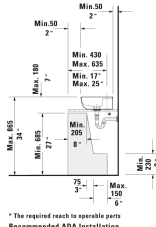

Luv Washbowl & # 038050..00 / 038050..00 / 038050..00 / 038050..00

< 19 5/8" Inch >

Washbowl	Dimension	Weight	Order number
ground, without overflow, with faucet deck, ceramic covered slotted waste included, hardware included, 19 5/8" Inch			
Colors			
00 White 21 White/Sand Satin Matte 23 White/Gray Satin Matte 26 White/White Satin Matte			
Variant			
● inside color White, outside color White	19 5/8" x 13 3/4" Inch	18.1 lb	038050..00
● inside color White, outside color Sand Satin Matte	19 5/8" x 13 3/4" Inch	18.1 lb	038050..00
● inside color White, outside color Gray Satin Matte	19 5/8" x 13 3/4" Inch	18.1 lb	038050..00
● inside color White, outside color White Satin Matte	19 5/8" x 13 3/4" Inch	18.1 lb	038050..00
Infobox			
Made of DuraCeram, * When using this siphon please observe outlet height from upper surface of finished floor to center of outlet in accordance with the technical specification sheet			
Sanitary ceramics with the special WonderGliss surface finish will remain clean and attractive-looking for a long time to come. When ordering WonderGliss please add a "1" as eleventh digit to the model number.			
Design Siphon		3.3 lb	005036
Suitable products			
Vanity unit for console floorstanding 2 drawers, 2 pull-out compartments, upper drawer including cut-out for siphon and siphon cover, 68 1/4" x 22 1/2" Inch	68 1/4" x 22 1/2" Inch		LU9567 B
Vanity unit for console floorstanding 1 pull-out compartment, 25 1/4" x 17 3/4" Inch	25 1/4" x 17 3/4" Inch		LU9560
Vanity unit for console floorstanding 1 drawer, 1 pull-out compartment, upper drawer including cut-out for siphon and siphon cover, 25 1/4" x 17 3/4" Inch	25 1/4" x 17 3/4" Inch		LU9565