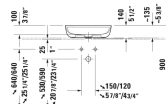

Luv Washbowl & # 038050..00 / 038050..00 / 038050..00 / 038050..00

< 19 5/8" Inch >

Washbowl	Dimension	Weight	Order number
ground, without overflow, with faucet deck, ceramic covered slotted waste included, hardware included, 19 5/8" Inch			
Colors			
00 White 21 White/Sand Satin Matte 23 White/Gray Satin Matte 26 White/White Satin Matte			
Variant			
● inside color White, outside color White	19 5/8" x 13 3/4" Inch	18.1 lb	038050..00
● inside color White, outside color Sand Satin Matte	19 5/8" x 13 3/4" Inch	18.1 lb	038050..00
● inside color White, outside color Gray Satin Matte	19 5/8" x 13 3/4" Inch	18.1 lb	038050..00
● inside color White, outside color White Satin Matte	19 5/8" x 13 3/4" Inch	18.1 lb	038050..00
Infobox			
Made of DuraCeram, * When using this siphon please observe outlet height from upper surface of finished floor to center of outlet in accordance with the technical specification sheet			
Sanitary ceramics with the special WonderGliss surface finish will remain clean and attractive-looking for a long time to come. When ordering WonderGliss please add a "1" as eleventh digit to the model number.			
Design Siphon		3.3 lb	005036
Suitable products			
Vanity unit for console floorstanding 2 drawers, 2 pull-out compartments, upper drawer including cut-out for siphon and siphon cover, 68 1/4" x 22 1/2" Inch	68 1/4" x 22 1/2" Inch		LU9567 B
Vanity unit for console floorstanding 1 pull-out compartment, 25 1/4" x 17 3/4" Inch	25 1/4" x 17 3/4" Inch		LU9560
Vanity unit for console floorstanding 1 drawer, 1 pull-out compartment, upper drawer including cut-out for siphon and siphon cover, 25 1/4" x 17 3/4" Inch	25 1/4" x 17 3/4" Inch		LU9565