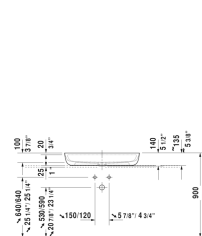

Luv Washbowl & # 038080..00 / 038080..00 / 038080..00 / 038080..00

< 31 1/2" Inch >

Washbowl	Dimension	Weight	Order number
ground, without overflow, with faucet deck, ceramic covered slotted waste included, hardware included, 31 1/2" Inch			
Colors			
00 White 21 White/Sand Satin Matte 23 White/Gray Satin Matte 26 White/White Satin Matte			
Variant			
● inside color White, outside color White	31 1/2" x 15 3/4" Inch	30 lb	038080..00
● inside color White, outside color Sand Satin Matte	31 1/2" x 15 3/4" Inch	30 lb	038080..00
● inside color White, outside color Gray Satin Matte	31 1/2" x 15 3/4" Inch	30 lb	038080..00
● inside color White, outside color White Satin Matte	31 1/2" x 15 3/4" Inch	30 lb	038080..00
Infobox			
* When using this siphon please observe outlet height from upper surface of finished floor to center of outlet in accordance with the technical specification sheet, Made of DuraCeram			
Sanitary ceramics with the special WonderGliss surface finish will remain clean and attractive-looking for a long time to come. When ordering WonderGliss please add a "1" as eleventh digit to the model number.			
Design Siphon		3.3 lb	005036
Suitable products			
Vanity unit for console floorstanding 1 pull-out compartment, 36 7/8" x 22 1/2" Inch	36 7/8" x 22 1/2" Inch		LU9564
Vanity unit for console floorstanding 1 drawer, 1 pull-out compartment, upper drawer including cut-out for siphon and siphon cover, 36 7/8" x 22 1/2" Inch	36 7/8" x 22 1/2" Inch		LU9569
Vanity unit for console floorstanding 1 pull-out compartment, 52 5/8" x 22 1/2" Inch	52 5/8" x 22 1/2" Inch		LU9561
Vanity unit for console floorstanding 2 pull-out compartments, 68 1/4" x 22 1/2" Inch	68 1/4" x 22 1/2" Inch		LU9563 L/R