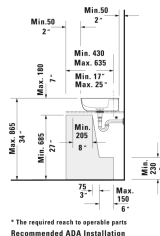

Luv Washbowl & # 038080..00 / 038080..00 / 038080..00 / 038080..00

< 31 1/2" Inch >

Washbowl	Dimension	Weight	Order number
ground, without overflow, with faucet deck, ceramic covered slotted waste included, hardware included, 31 1/2" Inch			
Colors			
00 White 21 White/Sand Satin Matte 23 White/Gray Satin Matte 26 White/White Satin Matte			
Variant			
● inside color White, outside color White	31 1/2" x 15 3/4" Inch	30 lb	038080..00
● inside color White, outside color Sand Satin Matte	31 1/2" x 15 3/4" Inch	30 lb	038080..00
● inside color White, outside color Gray Satin Matte	31 1/2" x 15 3/4" Inch	30 lb	038080..00
● inside color White, outside color White Satin Matte	31 1/2" x 15 3/4" Inch	30 lb	038080..00
Infobox			
* When using this siphon please observe outlet height from upper surface of finished floor to center of outlet in accordance with the technical specification sheet, Made of DuraCeram			
Sanitary ceramics with the special WonderGliss surface finish will remain clean and attractive-looking for a long time to come. When ordering WonderGliss please add a "1" as eleventh digit to the model number.			
Design Siphon		3.3 lb	005036
Suitable products			
Vanity unit for console floorstanding 1 pull-out compartment, 36 7/8" x 22 1/2" Inch	36 7/8" x 22 1/2" Inch		LU9564
Vanity unit for console floorstanding 1 drawer, 1 pull-out compartment, upper drawer including cut-out for siphon and siphon cover, 36 7/8" x 22 1/2" Inch	36 7/8" x 22 1/2" Inch		LU9569
Vanity unit for console floorstanding 1 pull-out compartment, 52 5/8" x 22 1/2" Inch	52 5/8" x 22 1/2" Inch		LU9561
Vanity unit for console floorstanding 2 pull-out compartments, 68 1/4" x 22 1/2" Inch	68 1/4" x 22 1/2" Inch		LU9563 L/R