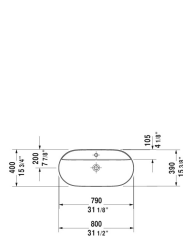

Luv Washbowl & # 038080..00 / 038080..00 / 038080..00 / 038080..00

< 31 1/2" Inch >

Washbowl	Dimension	Weight	Order number
ground, without overflow, with faucet deck, ceramic covered slotted waste included, hardware included, 31 1/2" Inch			
Colors			
00 White 21 White/Sand Satin Matte 23 White/Gray Satin Matte 26 White/White Satin Matte			
Variant			
● inside color White, outside color White	31 1/2" x 15 3/4" Inch	30 lb	038080..00
● inside color White, outside color Sand Satin Matte	31 1/2" x 15 3/4" Inch	30 lb	038080..00
● inside color White, outside color Gray Satin Matte	31 1/2" x 15 3/4" Inch	30 lb	038080..00
● inside color White, outside color White Satin Matte	31 1/2" x 15 3/4" Inch	30 lb	038080..00
Infobox			
* When using this siphon please observe outlet height from upper surface of finished floor to center of outlet in accordance with the technical specification sheet, Made of DuraCeram			
Sanitary ceramics with the special WonderGliss surface finish will remain clean and attractive-looking for a long time to come. When ordering WonderGliss please add a "1" as eleventh digit to the model number.			
Design Siphon		3.3 lb	005036
Suitable products			
Vanity unit for console floorstanding 1 pull-out compartment, 36 7/8" x 22 1/2" Inch	36 7/8" x 22 1/2" Inch		LU9564
Vanity unit for console floorstanding 1 drawer, 1 pull-out compartment, upper drawer including cut-out for siphon and siphon cover, 36 7/8" x 22 1/2" Inch	36 7/8" x 22 1/2" Inch		LU9569
Vanity unit for console floorstanding 1 pull-out compartment, 52 5/8" x 22 1/2" Inch	52 5/8" x 22 1/2" Inch		LU9561
Vanity unit for console floorstanding 2 pull-out compartments, 68 1/4" x 22 1/2" Inch	68 1/4" x 22 1/2" Inch		LU9563 L/R