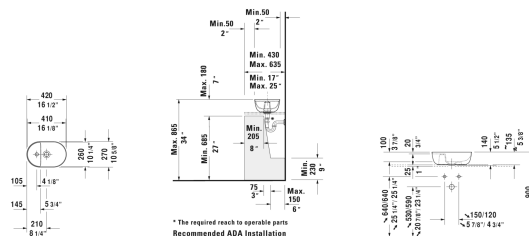

Luv Washbowl & # 038142..00 / 038142..00 / 038142..00 / 038142..00

< 16 1/2" Inch >

Washbowl	Dimension	Weight	Order number
ground, without overflow, ceramic covered slotted waste included, hardware included, reversible, 16 1/2" Inch			
Colors			
00 White 21 White/Sand Satin Matte 23 White/Gray Satin Matte 26 White/White Satin Matte			
Variant			
● inside color White, outside color White, with faucet deck	16 1/2" x 10 5/8" Inch	12 lb	038142..00
● inside color White, outside color Sand Satin Matte, with faucet deck	16 1/2" x 10 5/8" Inch	12 lb	038142..00
● inside color White, outside color Gray Satin Matte, with faucet deck	16 1/2" x 10 5/8" Inch	12 lb	038142..00
● inside color White, outside color White Satin Matte, with faucet deck	16 1/2" x 10 5/8" Inch	12 lb	038142..00
Infobox			
Made of DuraCeram, * When using this siphon please observe outlet height from upper surface of finished floor to center of outlet in accordance with the technical specification sheet			
Sanitary ceramics with the special WonderGliss surface finish will remain clean and attractive-looking for a long time to come. When ordering WonderGliss please add a "1" as eleventh digit to the model number.			
Design Siphon		3.3 lb	005036
Suitable products			
Vanity unit for console floorstanding 1 pull-out compartment, 25 1/4" x 17 3/4" Inch	25 1/4" x 17 3/4" Inch		LU9560
Vanity unit for console floorstanding 1 drawer, 1 pull-out compartment, upper drawer including cut-out for siphon and siphon cover, 25 1/4" x 17 3/4" Inch	25 1/4" x 17 3/4" Inch		LU9565

All drawings contain the necessary measurements which are subject to standard tolerances. They are stated in inch & mm and are non-binding. Exact measurements, in particular for customized installation scenarios, can only be taken from the finished ceramic piece.