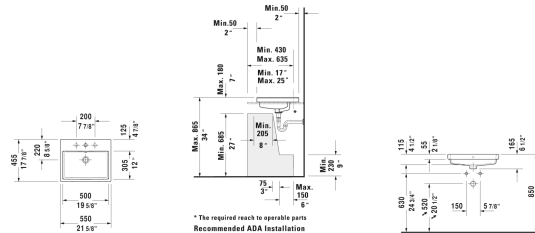

Vero Air Vanity basin & # 0383550000 / 0383550030 / 0383550060

< 21 5/8" Inch >

Vanity basin	Dimension	Weight	Order number
drop-in basin, with overflow, with faucet deck, 21 5/8" Inch			
Colors			
00 White			
Variant			
●	21 5/8" x 17 7/8" Inch	26.2 lb	0383550000
●●●	21 5/8" x 17 7/8" Inch	26.2 lb	0383550030
⊗	21 5/8" x 17 7/8" Inch	26.2 lb	0383550060
Sanitary ceramics with the special WonderGliss surface finish will remain clean and attractive-looking for a long time to come. When ordering WonderGliss please add a "1" as eleventh digit to the model number.			
Push button drain assembly for washbasins with overflow	2" Inch	0.8 lb	005052
Design Siphon		3.3 lb	005036
Suitable products			
Vanity unit wall-mounted 4 drawers, drawer beneath basin including cut-out for siphon and siphon cover, 1 countertop with one cut-out or two cut-outs, for 1 or 2 vanity basin(s), 55 1/8" x 21 5/8" Inch	55 1/8" x 21 5/8" Inch		KT6757 B/L/R
Vanity unit wall-mounted 1 pull-out compartment, countertop including one cut-out, for 1 vanity basin centered, 39 3/8" x 21 5/8" Inch	39 3/8" x 21 5/8" Inch		KT6795
Vanity unit wall-mounted 1 pull-out compartment, countertop including one cut-out, for 1 vanity basin centered, 47 1/4" x 21 5/8" Inch	47 1/4" x 21 5/8" Inch		KT6796
Vanity unit wall-mounted 2 pull-out compartments, 1 countertop with one cut-out or two cut-outs, for 1 or 2 vanity basin(s), 55 1/8" x 21 5/8" Inch	55 1/8" x 21 5/8" Inch		KT6797 B/L/R
Vanity unit wall-mounted 2 drawers, upper drawer including cut-out for siphon and siphon cover, countertop including one cut-out, for 1 vanity basin centered, 31 1/2" x 21 5/8" Inch	31 1/2" x 21 5/8" Inch		KT6754