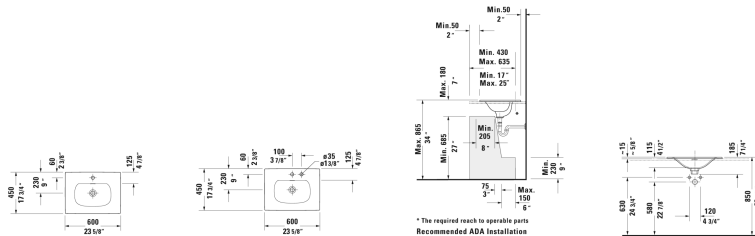

Viu Vanity basin ⚡ # 0385600000 / 0385600030 / 0385600058 / 0385600060

< 23 5/8" Inch >

Vanity basin	Dimension	Weight	Order number
drop-in basin, with overflow, with faucet deck, ceramic covered push-open waste included, 23 5/8" Inch			
Colors			
00 White			
Variant			
●	23 5/8" x 17 3/4" Inch	20.1 lb	0385600000
● ● ●	23 5/8" x 17 3/4" Inch	20.1 lb	0385600030
● ●	23 5/8" x 17 3/4" Inch	20.1 lb	0385600058
☒	23 5/8" x 17 3/4" Inch	20.1 lb	0385600060
Sanitary ceramics with the special WonderGliss surface finish will remain clean and attractive-looking for a long time to come. When ordering WonderGliss please add a "1" as eleventh digit to the model number.			
Suitable products			
Vanity unit wall-mounted 4 drawers, drawer beneath basin including cut-out for siphon and siphon cover, 1 countertop with one cut-out or two cut-outs, for 1 or 2 vanity basin(s), 55 1/8" x 21 5/8" Inch	55 1/8" x 21 5/8" Inch		KT6757 B/L/R
Vanity unit wall-mounted 1 pull-out compartment, countertop including one cut-out, for 1 vanity basin centered, 39 3/8" x 21 5/8" Inch	39 3/8" x 21 5/8" Inch		KT6795
Vanity unit wall-mounted 1 pull-out compartment, countertop including one cut-out, for 1 vanity basin centered, 47 1/4" x 21 5/8" Inch	47 1/4" x 21 5/8" Inch		KT6796
Vanity unit wall-mounted 2 pull-out compartments, 1 countertop with one cut-out or two cut-outs, for 1 or 2 vanity basin(s), 55 1/8" x 21 5/8" Inch	55 1/8" x 21 5/8" Inch		KT6797 B/L/R
Vanity unit wall-mounted 2 drawers, upper drawer including cut-out for siphon and siphon cover, countertop including one cut-out, for 1 vanity basin centered, 31 1/2" x 21 5/8" Inch	31 1/2" x 21 5/8" Inch		KT6754