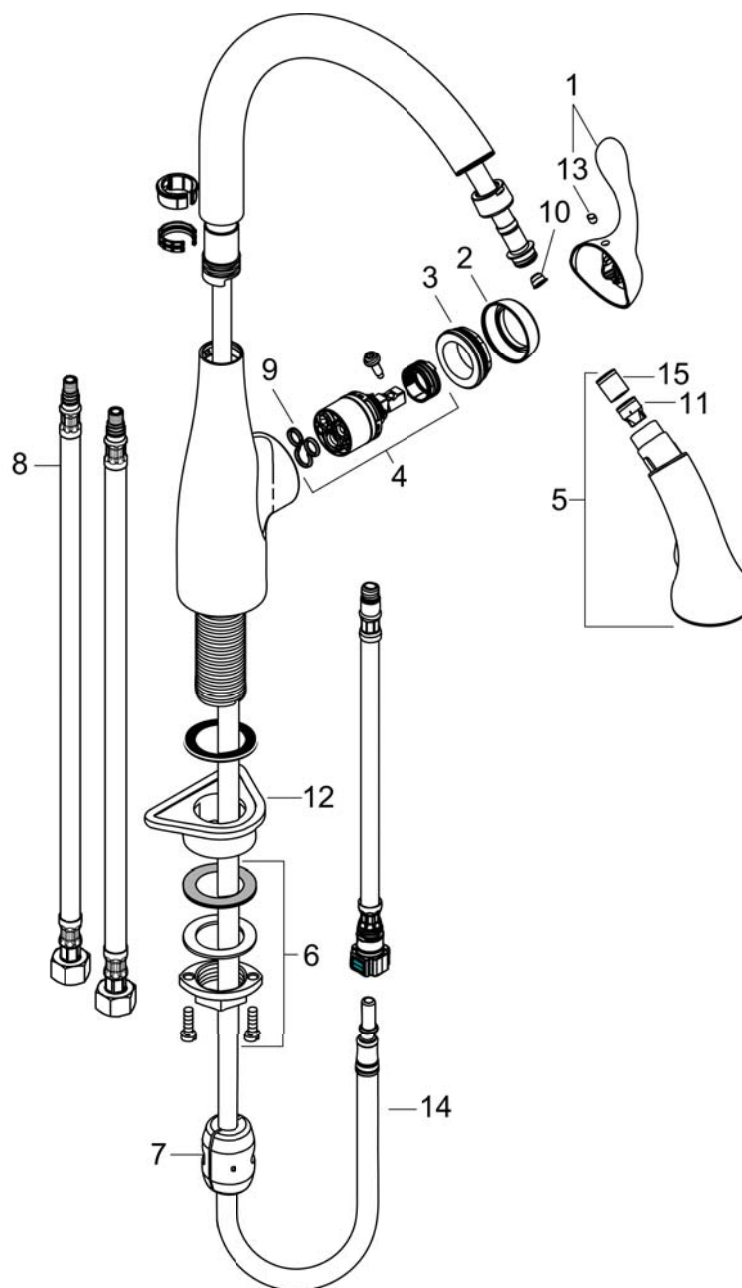

Allegro E Gourmet
HighArc Kitchen Faucet, 2-Spray Pull-Down, 1.75 GPM
 Finishes : **chrome** Part no. : **04066000**

Description

Features

- consists of: Single lever kitchen mixer, Base plate
- Swivel range 150°
- Full and needle spray
- Number of sprays: 2 spray modes
- Locking spray diverter (reverts to default spray mode upon valve closing)
- MagFit magnetic sprayhead docking
- Single-hole installation
- Flow: 1.75 GPM (6.6 L/Min)
- Ceramic cartridge
- 3/8" hoses
- Integrated double backflow prevention

Item details

Technology

Compliance

Product image

Scale drawing

Allegro E Gourmet
HighArc Kitchen Faucet, 2-Spray Pull-Down, 1.75 GPM
 Finishes : chrome Part no. : 04066000

Exploded drawing

Year of production: >11/15

Allegro E Gourmet
HighArc Kitchen Faucet, 2-Spray Pull-Down, 1.75 GPM
 Finishes : **chrome** Part no. : **04066000**

Spare parts list

Year of production: >11/15

Pos.	Description	Part no.	Price	PU
1	handle	98597001	-	1
2	flange	96468000	-	1
3	nut	96461000	-	1
4	cartridge, assy	92730000	-	1
5	handspray	98599001	-	1
6	fixing set (Ø 34)	95049000	-	1
7	weight	92500000	-	1
8	connection hose 35½" M8x0,75 3/8"	96316001	-	1
9	seal	95008000	-	1
10	filter	97735000	-	1
11	set of non return valves DW 15	97350000	-	1
12	support	97523000	-	1
13	screw cover	88655000	-	1
14	hose 1,50 m	88624000	-	1
15	non return valve	93218000	-	1