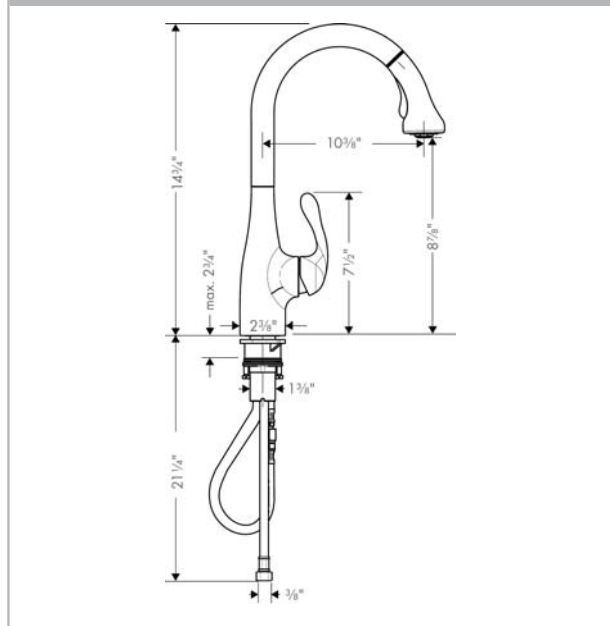

Allegro E Gourmet
HighArc Kitchen Faucet, 2-Spray Pull-Down, 1.75 GPM
 Finishes : **chrome** Part no. : **04066000**

Description

Features

- consists of: Single lever kitchen mixer, Base plate
- Swivel range 150°
- Full and needle spray
- Number of sprays: 2 spray modes
- Locking spray diverter (reverts to default spray mode upon valve closing)
- MagFit magnetic sprayhead docking
- Single-hole installation
- Flow: 1.75 GPM (6.6 L/Min)
- Ceramic cartridge
- 3/8" hoses
- Integrated double backflow prevention

Item details

Technology

Compliance

Product image

Scale drawing

Allegro E Gourmet
HighArc Kitchen Faucet, 2-Spray Pull-Down, 1.75 GPM
 Finishes : chrome Part no. : 04066000

Exploded drawing

Year of production: >11/15

Allegro E Gourmet
HighArc Kitchen Faucet, 2-Spray Pull-Down, 1.75 GPM
 Finishes : **chrome** Part no. : **04066000**

Spare parts list

Year of production: >11/15

Pos.	Description	Part no.	Price	PU
1	handle	98597001	-	1
2	flange	96468000	-	1
3	nut	96461000	-	1
4	cartridge, assy	92730000	-	1
5	handspray	98599001	-	1
6	fixing set (Ø 34)	95049000	-	1
7	weight	92500000	-	1
8	connection hose 35½" M8x0,75 3/8"	96316001	-	1
9	seal	95008000	-	1
10	filter	97735000	-	1
11	set of non return valves DW 15	97350000	-	1
12	support	97523000	-	1
13	screw cover	88655000	-	1
14	hose 1,50 m	88624000	-	1
15	non return valve	93218000	-	1