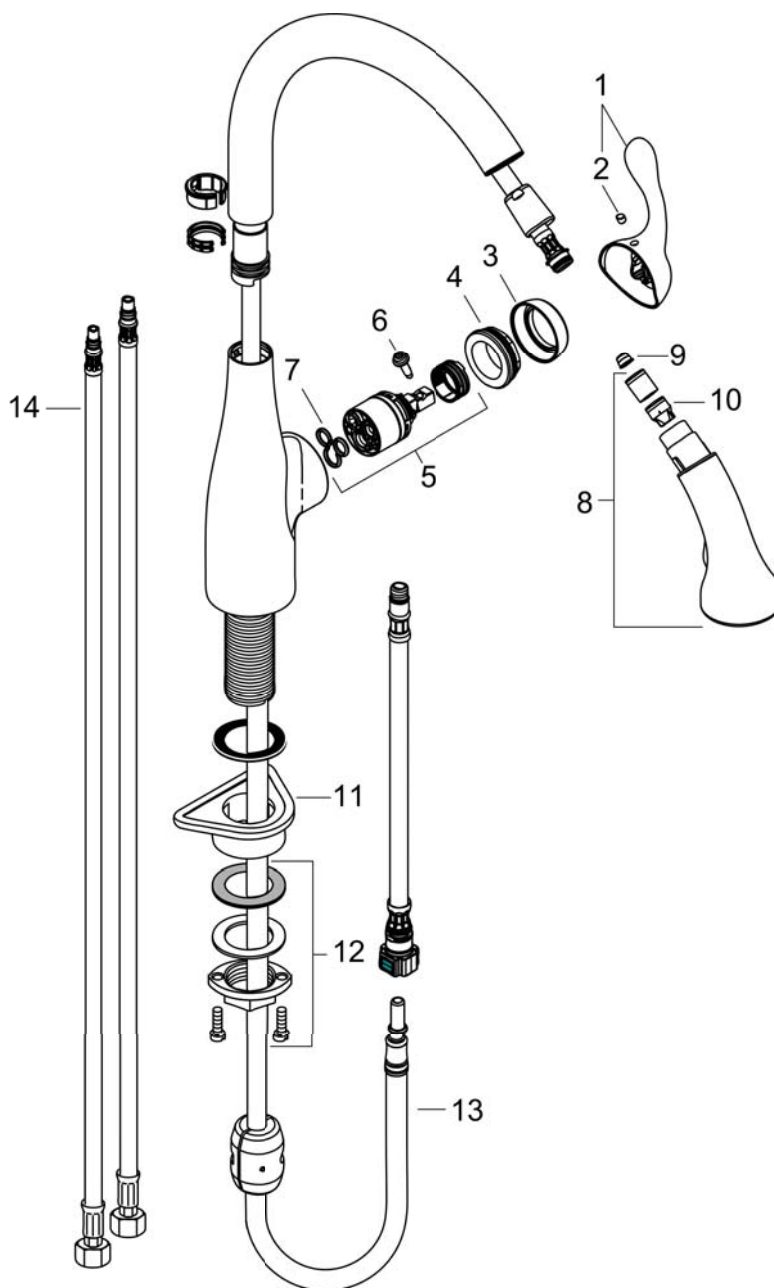

**Allegro E Gourmet**  
**HighArc Kitchen Faucet, 2-Spray Pull-Down, 1.75 GPM**  
 Finishes : steel optic Part no. : 04066860

**Description**

**Features**

- consists of: Single lever kitchen mixer, Base plate
- Swivel range 150°
- Full and needle spray
- Number of sprays: 2 spray modes
- Locking spray diverter (reverts to default spray mode upon valve closing)
- MagFit magnetic sprayhead docking
- Single-hole installation
- Flow: 1.75 GPM (6.6 L/Min)
- Ceramic cartridge
- 3/8" hoses
- Integrated double backflow prevention

**Item details**

**Technology**

**Compliance**

**Product image**

**Scale drawing**

**Allegro E Gourmet**  
**HighArc Kitchen Faucet, 2-Spray Pull-Down, 1.75 GPM**  
 Finishes : steel optic Part no. : 04066860

Exploded drawing

Year of production: >01/10

**Allegro E Gourmet**  
**HighArc Kitchen Faucet, 2-Spray Pull-Down, 1.75 GPM**  
 Finishes : steel optic Part no. : 04066860

**Spare parts list**

Year of production: >01/10

Pos.	Description	Part no.	Price	PU
1	handle	98597801	-	1
2	screw cover	88655000	-	1
3	flange	96468800	-	1
4	nut	96461000	-	1
5	cartridge, assy	92730000	-	1
6	locking screw for handle	95140000	-	1
7	seal	95008000	-	1
8	handspray	98599801	-	1
9	filter	97735000	-	1
10	set of non return valves DW 15	97350000	-	1
11	support	97523000	-	1
12	fixing set (Ø 34)	95049000	-	1
13	hose 1,50 m	88624000	-	1
14	connection hose 35½" M8x0,75 3/8"	96316001	-	1
a	weight	92500000	-	1
b	insert for spout	92759000	-	1