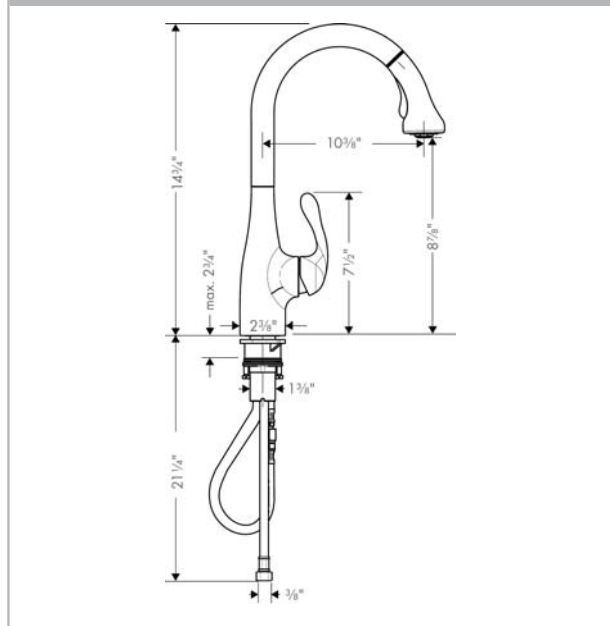

**Allegro E Gourmet**  
**HighArc Kitchen Faucet, 2-Spray Pull-Down, 1.75 GPM**  
 Finishes : steel optic Part no. : 04066860

**Description**

**Features**

- consists of: Single lever kitchen mixer, Base plate
- Swivel range 150°
- Full and needle spray
- Number of sprays: 2 spray modes
- Locking spray diverter (reverts to default spray mode upon valve closing)
- MagFit magnetic sprayhead docking
- Single-hole installation
- Flow: 1.75 GPM (6.6 L/Min)
- Ceramic cartridge
- 3/8" hoses
- Integrated double backflow prevention

**Item details**

**Technology**

**Compliance**

**Product image**

**Scale drawing**

**Allegro E Gourmet**  
**HighArc Kitchen Faucet, 2-Spray Pull-Down, 1.75 GPM**  
 Finishes : steel optic Part no. : 04066860

Exploded drawing

Year of production: >01/10

**Allegro E Gourmet**  
**HighArc Kitchen Faucet, 2-Spray Pull-Down, 1.75 GPM**  
 Finishes : steel optic Part no. : 04066860

**Spare parts list**

Year of production: >01/10

Pos.	Description	Part no.	Price	PU
1	handle	98597801	-	1
2	screw cover	88655000	-	1
3	flange	96468800	-	1
4	nut	96461000	-	1
5	cartridge, assy	92730000	-	1
6	locking screw for handle	95140000	-	1
7	seal	95008000	-	1
8	handspray	98599801	-	1
9	filter	97735000	-	1
10	set of non return valves DW 15	97350000	-	1
11	support	97523000	-	1
12	fixing set (Ø 34)	95049000	-	1
13	hose 1,50 m	88624000	-	1
14	connection hose 35½" M8x0,75 3/8"	96316001	-	1
a	weight	92500000	-	1
b	insert for spout	92759000	-	1