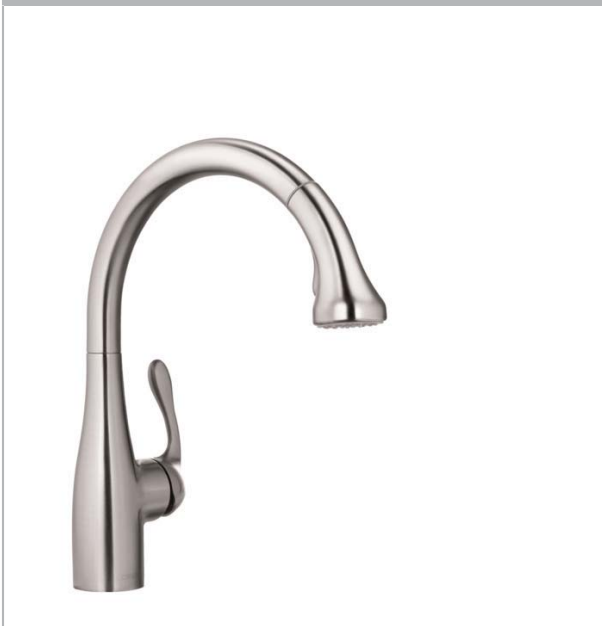

**Allegro E Gourmet**  
**HighArc Kitchen Faucet, 2-Spray Pull-Down, 1.75 GPM**  
 Finishes : steel optic Part no. : 04066860

**Description**

**Features**

- consists of: Single lever kitchen mixer, Base plate
- Swivel range 150°
- Full and needle spray
- Number of sprays: 2 spray modes
- Locking spray diverter (reverts to default spray mode upon valve closing)
- MagFit magnetic sprayhead docking
- Single-hole installation
- Flow: 1.75 GPM (6.6 L/Min)
- Ceramic cartridge
- 3/8" hoses
- Integrated double backflow prevention

**Item details**

**Technology**

**Compliance**

**Product image**

**Scale drawing**

**Allegro E Gourmet**  
**HighArc Kitchen Faucet, 2-Spray Pull-Down, 1.75 GPM**  
 Finishes : steel optic Part no. : 04066860

Exploded drawing

Year of production: >01/10

**Allegro E Gourmet**  
**HighArc Kitchen Faucet, 2-Spray Pull-Down, 1.75 GPM**  
 Finishes : steel optic Part no. : 04066860

**Spare parts list**

Year of production: >01/10

Pos.	Description	Part no.	Price	PU
1	handle	98597801	-	1
2	screw cover	88655000	-	1
3	flange	96468800	-	1
4	nut	96461000	-	1
5	cartridge, assy	92730000	-	1
6	locking screw for handle	95140000	-	1
7	seal	95008000	-	1
8	handspray	98599801	-	1
9	filter	97735000	-	1
10	set of non return valves DW 15	97350000	-	1
11	support	97523000	-	1
12	fixing set (Ø 34)	95049000	-	1
13	hose 1,50 m	88624000	-	1
14	connection hose 35½" M8x0,75 3/8"	96316001	-	1
a	weight	92500000	-	1
b	insert for spout	92759000	-	1