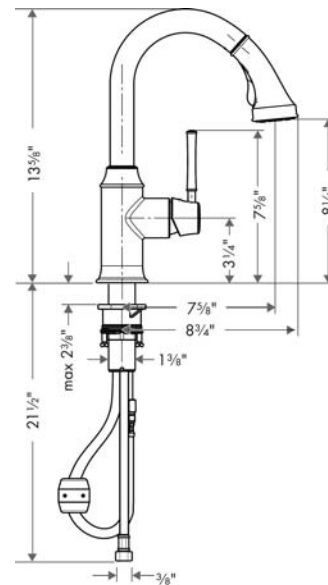

### Features

- Swivel range 150°
- Full and needle spray
- Number of sprays: 2 spray modes
- Locking spray diverter (reverts to default spray mode upon valve closing)
- MagFit magnetic sprayhead docking
- Single-hole installation
- Flow: 1.75 GPM (6.6 L/Min)
- Ceramic cartridge
- 3/8" hoses
- Integrated double backflow prevention

### Technology

## Scale drawing

Talis C  
Prep Kitchen Faucet, 2-Spray Pull-Down, 1.75 GPM  
Finishes : chrome Part no. : 04216000

Exploded drawing

Year of production: >11/15

### Spare parts list

Year of production: >11/15

Pos.	Description	Part no.	Price	PU
1	hose 1,50 m	88624000	-	1
2	weight	92500000	-	1
3	fixing set (Ø 34)	95049000	-	1
4	support	97523000	-	1
5	connection hose 35½" M8x0,75 3/8"	96316001	-	1
6	connection hose 600 mm M10x1	95561000	-	1
7	cartridge, assy	92730000	-	1
8	seal	95008000	-	1
9	locking screw for handle	95140000	-	1
10	nut	97209000	-	1
11	filter	97735000	-	1
12	flange	95498000	-	1
13	screw cover	96338000	-	1
14	handle	95900000	-	1
15	set of non return valves DW 15	97350000	-	1
16	handspray	95899000	-	1
17	non return valve	93218000	-	1
a	aerator M24x1 (15 l/min)	13913000	-	1