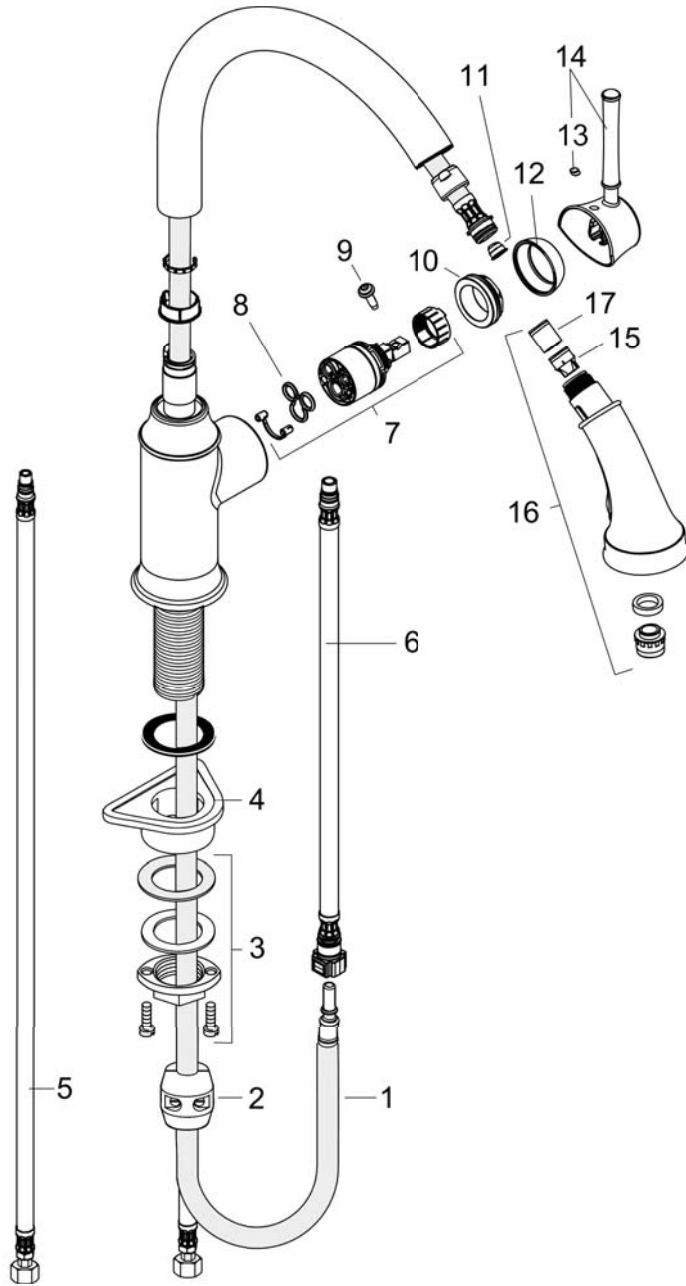

## Product image

## Scale drawing

Talis C  
Prep Kitchen Faucet, 2-Spray Pull-Down, 1.75 GPM  
Finishes : chrome Part no. : 04216000

Exploded drawing

Year of production: >11/15

## Talis C

Prep Kitchen Faucet, 2-Spray Pull-Down, 1.75 GPM

Finishes : **chrome** Part no. : **04216000**

### Spare parts list

Year of production: >11/15

Pos.	Description	Part no.	Price	PU
1	hose 1,50 m	88624000	-	1
2	weight	92500000	-	1
3	fixing set (Ø 34)	95049000	-	1
4	support	97523000	-	1
5	connection hose 35½" M8x0,75 3/8"	96316001	-	1
6	connection hose 600 mm M10x1	95561000	-	1
7	cartridge, assy	92730000	-	1
8	seal	95008000	-	1
9	locking screw for handle	95140000	-	1
10	nut	97209000	-	1
11	filter	97735000	-	1
12	flange	95498000	-	1
13	screw cover	96338000	-	1
14	handle	95900000	-	1
15	set of non return valves DW 15	97350000	-	1
16	handspray	95899000	-	1
17	non return valve	93218000	-	1
a	aerator M24x1 (15 l/min)	13913000	-	1