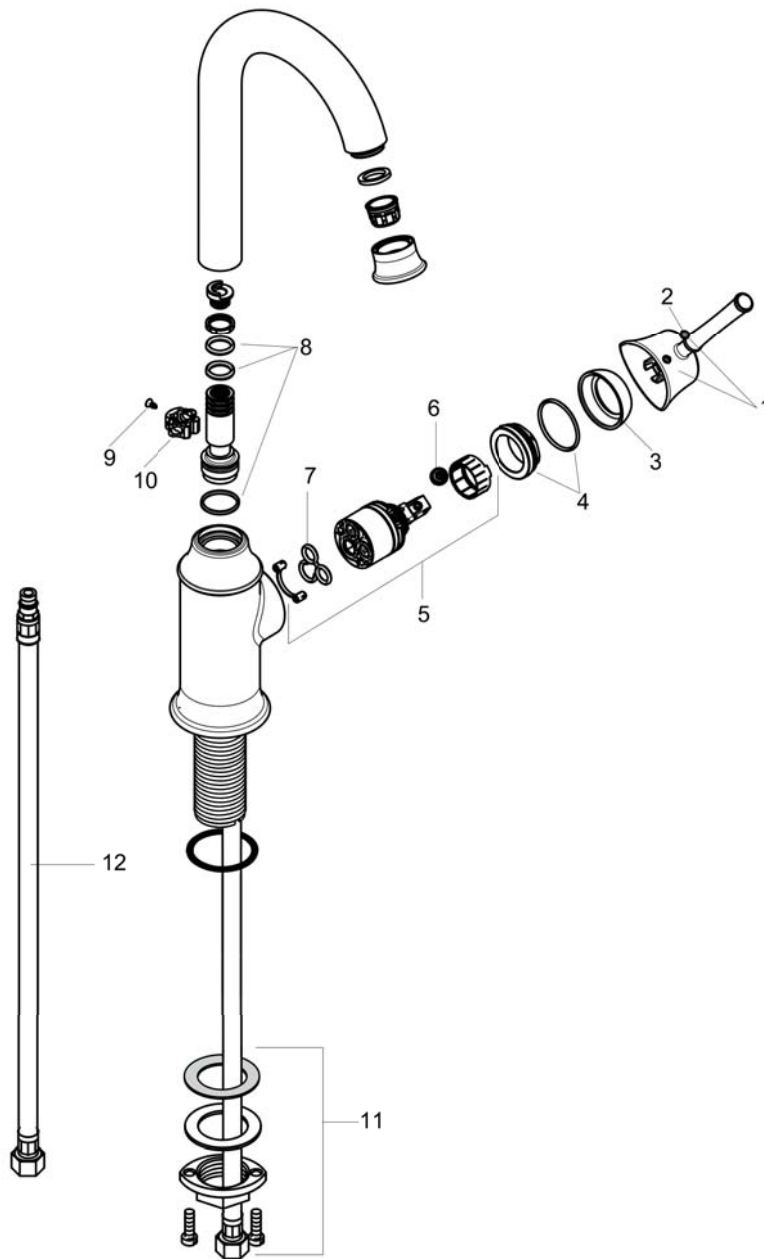

Talis C
Bar Faucet, 1.5 GPM
 Finishes : **chrome** Part no. : **04217000**

Description

Features

- consists of: Single lever kitchen mixer
- Swivel range 150°
- Aerated spray
- Number of sprays: 1 spray mode
- Single-hole installation
- Flow: 1.5 GPM (5.7 L/Min)
- Ceramic cartridge
- 3/8" hoses

Item details

Technology

Compliance

Product image

Scale drawing

Talis C
Bar Faucet, 1.5 GPM
Finishes : **chrome** Part no. : **04217000**

Exploded drawing

Year of production: >10/18

Talis C

Bar Faucet, 1.5 GPM

Finishes : **chrome** Part no. : **04217000**

Spare parts list

Year of production: >10/18

Pos.	Description	Part no.	Price	PU
1	handle	95900000	-	1
2	screw cover	96338000	-	1
3	flange	97406000	-	1
4	nut	96461000	-	1
5	cartridge, assy	92730000	-	1
6	locking screw for handle	96059000	-	1
7	seal	95008000	-	1
8	sealing set	92646000	-	1
9	screw	97662000	-	1
10	axialring	97558000	-	1
11	fixing set (Ø 34)	95049000	-	1
12	connection hose 35½" M8x0,75 3/8"	96316001	-	1