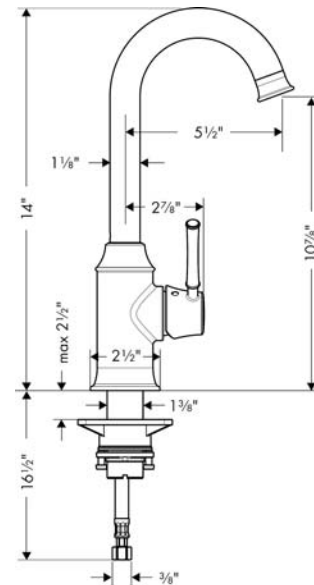

Talis C
Bar Faucet, 1.5 GPM
 Finishes : **chrome** Part no. : **04217000**

Description

Features

- consists of: Single lever kitchen mixer
- Swivel range 150°
- Aerated spray
- Number of sprays: 1 spray mode
- Single-hole installation
- Flow: 1.5 GPM (5.7 L/Min)
- Ceramic cartridge
- 3/8" hoses

Item details

Technology

Compliance

Product image

Scale drawing

Talis C
Bar Faucet, 1.5 GPM
Finishes : **chrome** Part no. : **04217000**

Exploded drawing

Year of production: >10/18

Talis C

Bar Faucet, 1.5 GPM

Finishes : **chrome** Part no. : **04217000**

Spare parts list

Year of production: >10/18

Pos.	Description	Part no.	Price	PU
1	handle	95900000	-	1
2	screw cover	96338000	-	1
3	flange	97406000	-	1
4	nut	96461000	-	1
5	cartridge, assy	92730000	-	1
6	locking screw for handle	96059000	-	1
7	seal	95008000	-	1
8	sealing set	92646000	-	1
9	screw	97662000	-	1
10	axialring	97558000	-	1
11	fixing set (Ø 34)	95049000	-	1
12	connection hose 35½" M8x0,75 3/8"	96316001	-	1