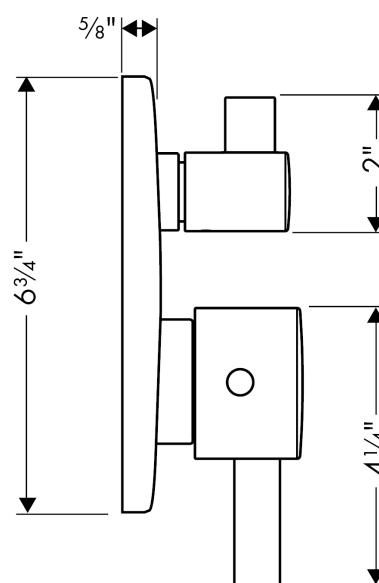

Ecostat
Thermostatic Trim S with Volume Control
Finishes : **chrome** Part no. : **04230000**

Description

Features

- Volume control for 1 outlet
- Flow: 6.0 GPM (22.7 L/Min)
- Thermostatic cartridge, Ceramic cartridge
- Anti-scald 100° safety stop

Item details

List Price

Compliance

Product image

Scale drawing

Ecostat
Thermostatic Trim S with Volume Control
Finishes : **chrome** Part no. : **04230000**

Exploded drawing

Year of production: >12/09

Ecostat

Thermostatic Trim S with Volume Control

Finishes : **chrome** Part no. : **04230000**

Spare parts list

Year of production: >12/09

Pos.	Description	Part no.	Price	PU
1	screw cover	95181000	-	1
2	adapter for handle	96435000	-	1
3	adapter for handle	96451000	-	1
4	escutcheon Ø 170 mm	96551001	-	1
5	O-Ring 48x3	95508000	-	1
6	sleeve	95550000	-	1
7	sleeve	96446000	-	1
8	sub plate	96447000	-	1
9	set of fixing screws	96454000	-	1
10	thermostat cartridge	94282000	-	1
11	sealing set	95037000	-	1
12	shut off unit right closing	94009000	-	1
13	set of screws	96525000	-	1
14	O-ring 16x2	98133000	-	1
15	set of non return valves DW 15	94074000	-	1
16	noise reduction	94073000	-	1
17	extension 25 mm	13595000	-	1
18	extension 22 mm (Ø 170 mm)	13596000	-	1
a	O-ring 29x3	98371000	-	1
b	hexagon socket screw M4x35	92160000	-	1