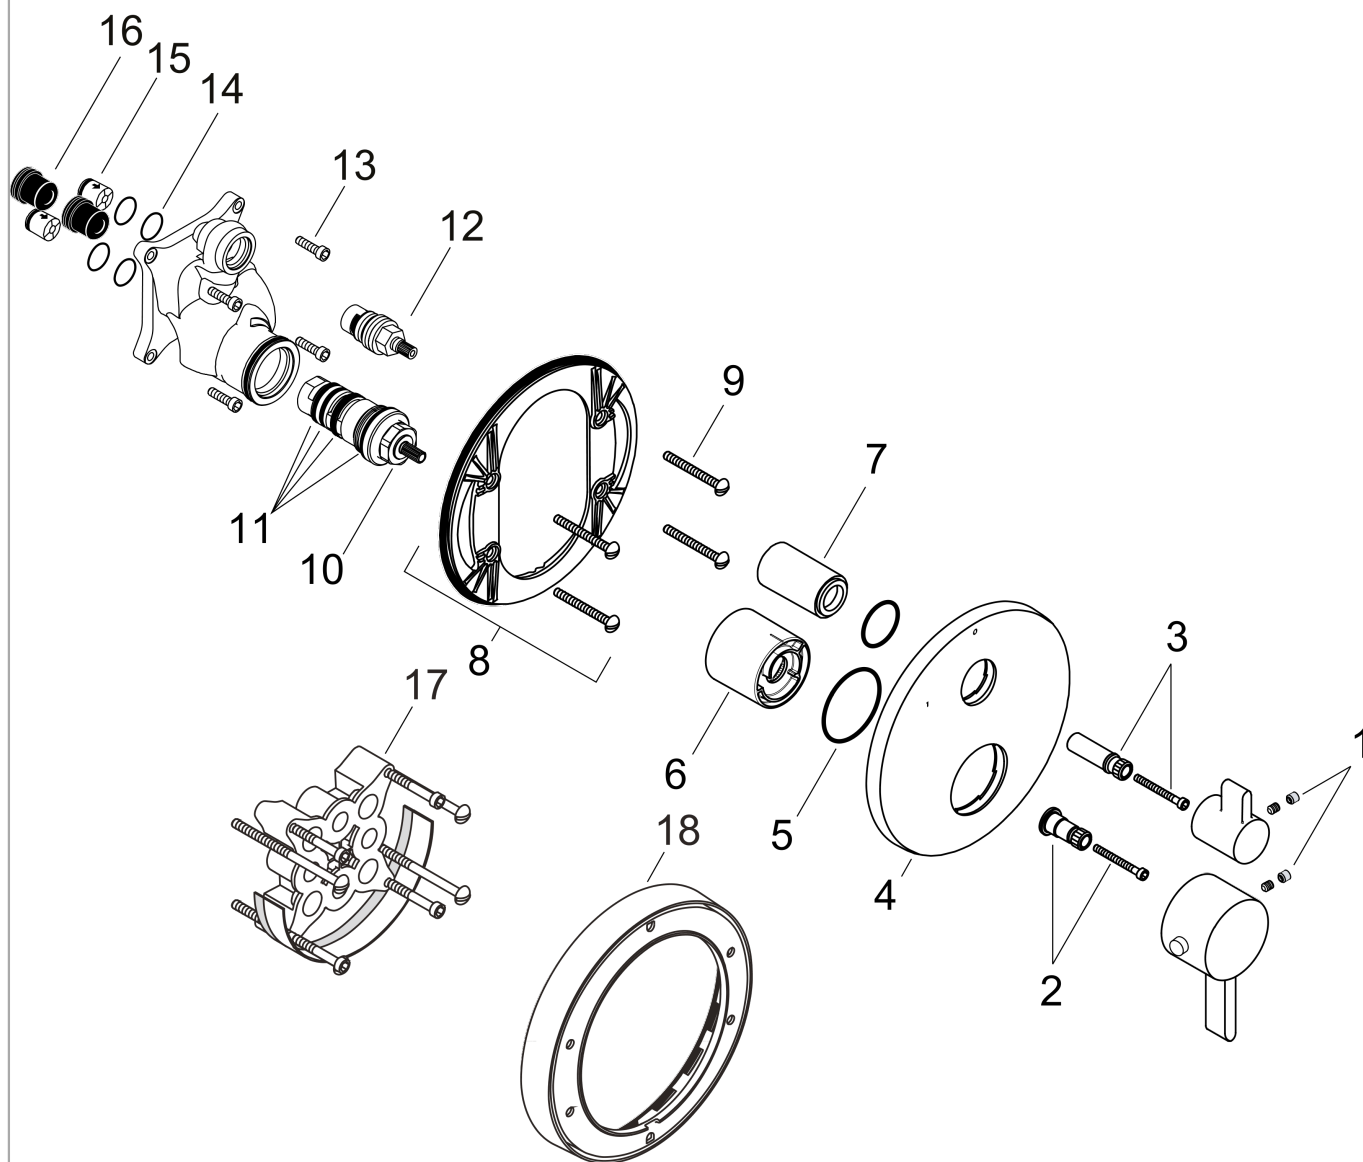

Ecostat
Thermostatic Trim S with Volume Control
Finishes : **chrome** Part no. : **04230000**

Description

Features

- Volume control for 1 outlet
- Flow: 6.0 GPM (22.7 L/Min)
- Thermostatic cartridge, Ceramic cartridge
- Anti-scald 100° safety stop

Item details

List Price

Compliance

Product image

Scale drawing

Ecostat
Thermostatic Trim S with Volume Control
Finishes : **chrome** Part no. : **04230000**

Exploded drawing

Year of production: >12/09

Ecostat

Thermostatic Trim S with Volume Control

Finishes : **chrome** Part no. : **04230000**

Spare parts list

Year of production: >12/09

Pos.	Description	Part no.	Price	PU
1	screw cover	95181000	-	1
2	adapter for handle	96435000	-	1
3	adapter for handle	96451000	-	1
4	escutcheon Ø 170 mm	96551001	-	1
5	O-Ring 48x3	95508000	-	1
6	sleeve	95550000	-	1
7	sleeve	96446000	-	1
8	sub plate	96447000	-	1
9	set of fixing screws	96454000	-	1
10	thermostat cartridge	94282000	-	1
11	sealing set	95037000	-	1
12	shut off unit right closing	94009000	-	1
13	set of screws	96525000	-	1
14	O-ring 16x2	98133000	-	1
15	set of non return valves DW 15	94074000	-	1
16	noise reduction	94073000	-	1
17	extension 25 mm	13595000	-	1
18	extension 22 mm (Ø 170 mm)	13596000	-	1
a	O-ring 29x3	98371000	-	1
b	hexagon socket screw M4x35	92160000	-	1