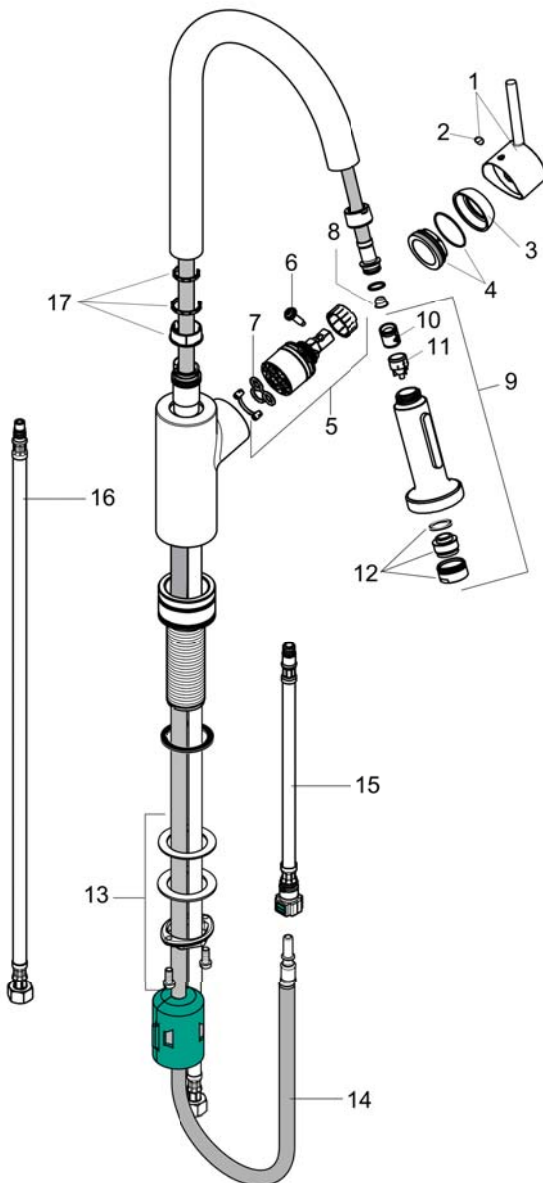

Talis S²
Prep Kitchen Faucet, 2-Spray Pull-Down, 1.75 GPM
 Finishes : **chrome** Part no. : **04286000**

Description

Features

- Swivel range 150°
- Full and needle spray
- Number of sprays: 2 spray modes
- Non-locking spray diverter
- MagFit magnetic sprayhead docking
- Single-hole installation
- Flow: 1.75 GPM (6.6 L/Min)
- Ceramic cartridge
- 3/8" hoses
- Integrated double backflow prevention

Item details

Technology

Compliance

Product image

Scale drawing

Talis S²
 Prep Kitchen Faucet, 2-Spray Pull-Down, 1.75 GPM
 Finishes : chrome Part no. : 04286000

Exploded drawing

Year of production: >10/18

Talis S²
Prep Kitchen Faucet, 2-Spray Pull-Down, 1.75 GPM
 Finishes : **chrome** Part no. : **04286000**

Spare parts list

Year of production: >10/18

Pos.	Description	Part no.	Price	PU
1	handle	95560000	-	1
2	screw cover	96338000	-	1
3	flange	95498000	-	1
4	nut	97209000	-	1
5	cartridge, assy	92730000	-	1
6	locking screw for handle	95140000	-	1
7	seal	95008000	-	1
8	filter	97735000	-	1
9	spray head cpl.	88658000	-	1
10	non return valve	93218000	-	1
11	set of non return valves DW 15	97350000	-	1
12	aerator M24x1 (15 l/min)	13913000	-	1
13	fixing set (Ø 34)	95049000	-	1
14	hose 1,50 m	88624000	-	1
15	connection hose 600 mm M10x1	95561000	-	1
16	connection hose 35½" M8x0,75 3/8"	96316001	-	1
17	set of lever collars	98365000	-	1