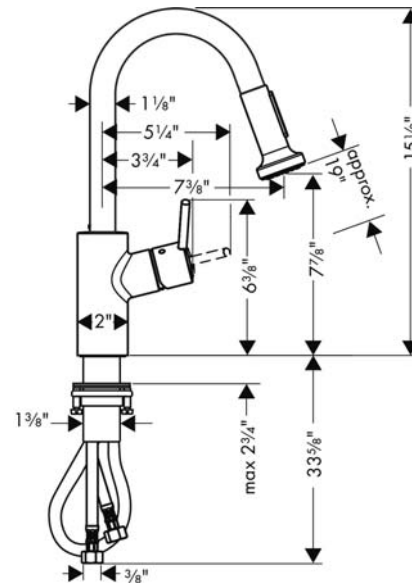

Talis S²
Prep Kitchen Faucet, 2-Spray Pull-Down, 1.75 GPM
 Finishes : **chrome** Part no. : **04286000**

Description

Features

- Swivel range 150°
- Full and needle spray
- Number of sprays: 2 spray modes
- Non-locking spray diverter
- MagFit magnetic sprayhead docking
- Single-hole installation
- Flow: 1.75 GPM (6.6 L/Min)
- Ceramic cartridge
- 3/8" hoses
- Integrated double backflow prevention

Item details

Technology

Compliance

Product image

Scale drawing

Talis S²
 Prep Kitchen Faucet, 2-Spray Pull-Down, 1.75 GPM
 Finishes : chrome Part no. : 04286000

Exploded drawing

Year of production: >10/18

Talis S²
Prep Kitchen Faucet, 2-Spray Pull-Down, 1.75 GPM
 Finishes : **chrome** Part no. : **04286000**

Spare parts list

Year of production: >10/18

Pos.	Description	Part no.	Price	PU
1	handle	95560000	-	1
2	screw cover	96338000	-	1
3	flange	95498000	-	1
4	nut	97209000	-	1
5	cartridge, assy	92730000	-	1
6	locking screw for handle	95140000	-	1
7	seal	95008000	-	1
8	filter	97735000	-	1
9	spray head cpl.	88658000	-	1
10	non return valve	93218000	-	1
11	set of non return valves DW 15	97350000	-	1
12	aerator M24x1 (15 l/min)	13913000	-	1
13	fixing set (Ø 34)	95049000	-	1
14	hose 1,50 m	88624000	-	1
15	connection hose 600 mm M10x1	95561000	-	1
16	connection hose 35½" M8x0,75 3/8"	96316001	-	1
17	set of lever collars	98365000	-	1