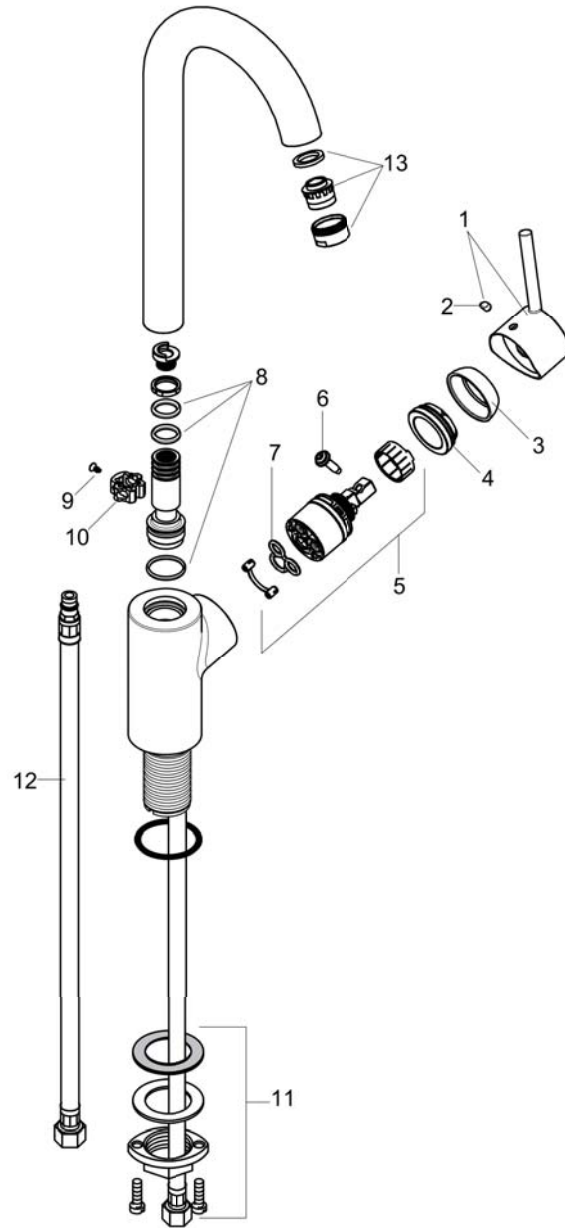

Talis S
Bar Faucet, 1.5 GPM
 Finishes : **chrome** Part no. : **04287000**

Description

Features

- Swivel range 150°
- Aerated spray
- Number of sprays: 1 spray mode
- Single-hole installation
- Flow: 1.5 GPM (5.7 L/Min)
- Ceramic cartridge
- 3/8" hoses

Item details

Technology

Compliance

Product image

Scale drawing

Talis S
Bar Faucet, 1.5 GPM
Finishes : **chrome** Part no. : **04287000**

Exploded drawing

Year of production: >10/18

Talis S
Bar Faucet, 1.5 GPM
 Finishes : **chrome** Part no. : **04287000**

Spare parts list

Year of production: >10/18

| Pos. | Description | Part no. | Price | PU |
|------|-----------------------------------|----------|-------|----|
| 1 | handle | 95560000 | - | 1 |
| 2 | screw cover | 96338000 | - | 1 |
| 3 | flange | 95498000 | - | 1 |
| 4 | nut | 97209000 | - | 1 |
| 5 | cartridge, assy | 92730000 | - | 1 |
| 6 | locking screw for handle | 95140000 | - | 1 |
| 7 | seal | 95008000 | - | 1 |
| 8 | sealing set | 92646000 | - | 1 |
| 9 | screw | 97662000 | - | 1 |
| 10 | axialring | 97558000 | - | 1 |
| 11 | fixing set (Ø 34) | 95049000 | - | 1 |
| 12 | connection hose 35½" M8x0,75 3/8" | 96316001 | - | 1 |
| 13 | aerator M24x1 (5 l/min) | 88744000 | - | 1 |