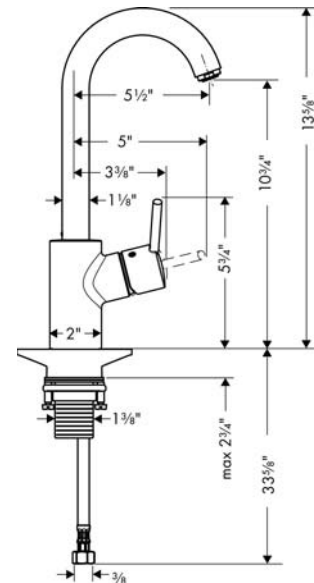

Talis S
Bar Faucet, 1.5 GPM
 Finishes : **chrome** Part no. : **04287000**

Description

Features

- Swivel range 150°
- Aerated spray
- Number of sprays: 1 spray mode
- Single-hole installation
- Flow: 1.5 GPM (5.7 L/Min)
- Ceramic cartridge
- 3/8" hoses

Item details

Technology

Compliance

Product image

Scale drawing

Talis S
Bar Faucet, 1.5 GPM
Finishes : **chrome** Part no. : **04287000**

Exploded drawing

Year of production: >10/18

Talis S
Bar Faucet, 1.5 GPM
 Finishes : **chrome** Part no. : **04287000**

Spare parts list

Year of production: >10/18

| Pos. | Description | Part no. | Price | PU |
|------|-----------------------------------|----------|-------|----|
| 1 | handle | 95560000 | - | 1 |
| 2 | screw cover | 96338000 | - | 1 |
| 3 | flange | 95498000 | - | 1 |
| 4 | nut | 97209000 | - | 1 |
| 5 | cartridge, assy | 92730000 | - | 1 |
| 6 | locking screw for handle | 95140000 | - | 1 |
| 7 | seal | 95008000 | - | 1 |
| 8 | sealing set | 92646000 | - | 1 |
| 9 | screw | 97662000 | - | 1 |
| 10 | axialring | 97558000 | - | 1 |
| 11 | fixing set (Ø 34) | 95049000 | - | 1 |
| 12 | connection hose 35½" M8x0,75 3/8" | 96316001 | - | 1 |
| 13 | aerator M24x1 (5 l/min) | 88744000 | - | 1 |