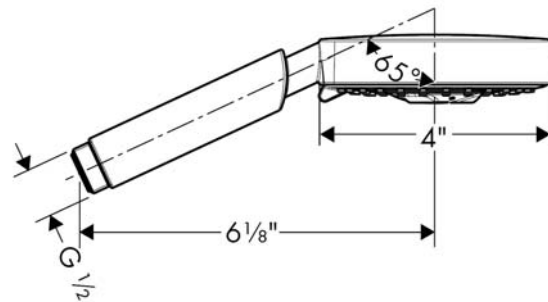

**Raindance S**  
**Handshower 100 3-Jet, 2.0 GPM**  
 Finishes : **chrome** Part no. : **04341000**

**Description**

**Features**

- 65 no-clog spray channels
- Spray modes: RainAir, BalanceAir, Whirl
- Flow: 2.0 GPM (7.6 L/Min)
- Gray spray disc

**Item details**

**Technology**

**Compliance**

**Product image**

**Scale drawing**

Raindance S  
Handshower 100 3-Jet, 2.0 GPM  
Finishes : chrome Part no. : 04341000

Exploded drawing

Year of production: >06/10

**Raindance S**  
**Handshower 100 3-Jet, 2.0 GPM**  
 Finishes : **chrome** Part no. : **04341000**

**Spare parts list**

Year of production: >06/10

Pos.	Description	Part no.	Price	PU
1	filter packing	94246000	-	1