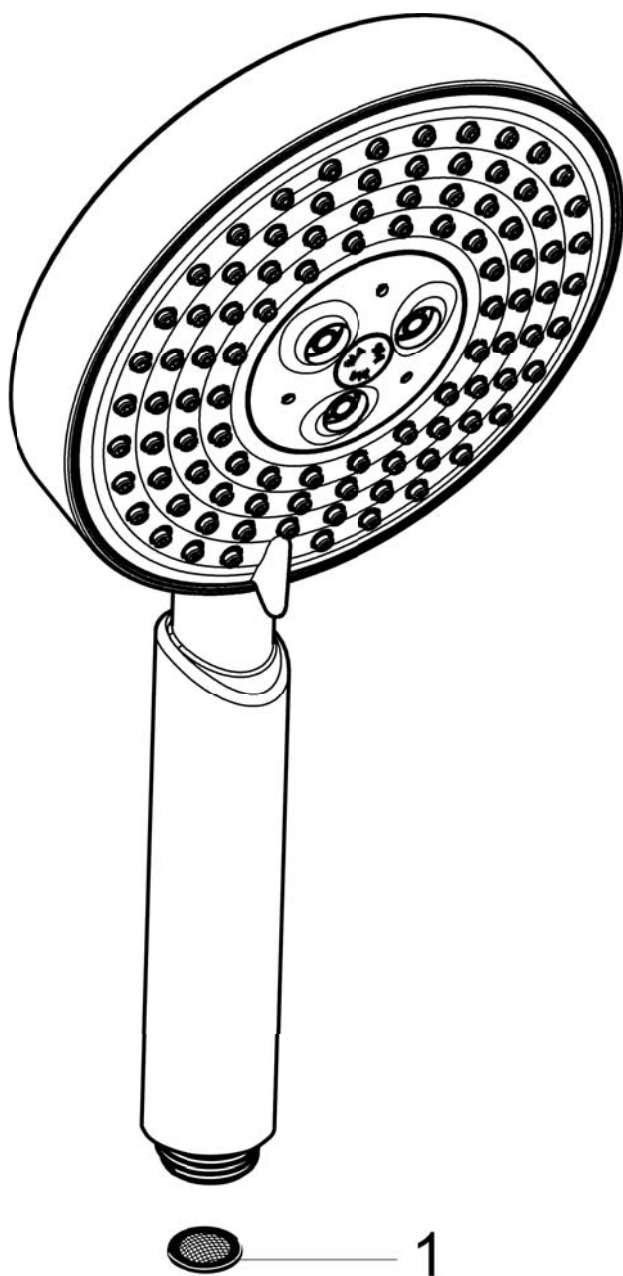

**Raindance S**  
**Handshower 100 3-Jet, 2.0 GPM**  
 Finishes : **chrome** Part no. : **04341000**

**Description**

**Features**

- 65 no-clog spray channels
- Spray modes: RainAir, BalanceAir, Whirl
- Flow: 2.0 GPM (7.6 L/Min)
- Gray spray disc

**Item details**

**Technology**

**Compliance**

**Product image**

**Scale drawing**

Raindance S  
Handshower 100 3-Jet, 2.0 GPM  
Finishes : chrome Part no. : 04341000

Exploded drawing

Year of production: >06/10

**Raindance S**  
**Handshower 100 3-Jet, 2.0 GPM**  
 Finishes : **chrome** Part no. : **04341000**

**Spare parts list**

Year of production: >06/10

Pos.	Description	Part no.	Price	PU
1	filter packing	94246000	-	1