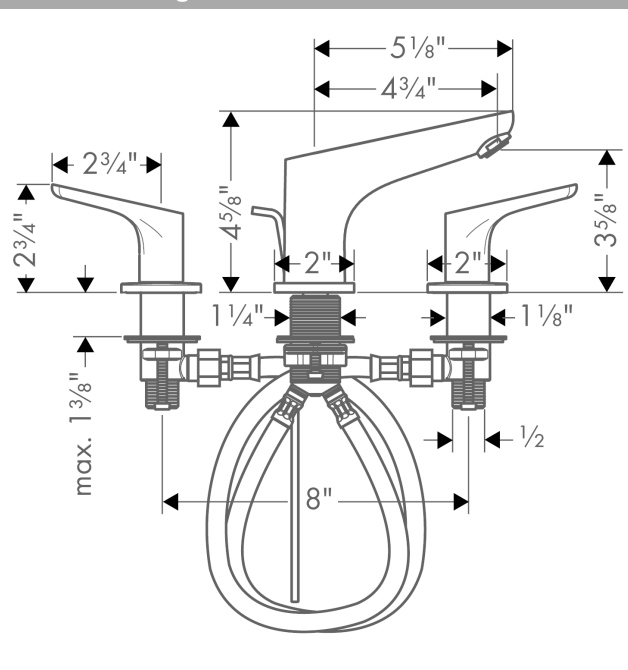

Focus

Widespread Faucet 100 with Pop-Up Drain, 1.2 GPM

Finishes : **chrome** Part no. : **04369000**

Description

Features

- consists of: Widespread faucet, Pop-up drain
- Aerated spray
- Flow: 1.2 GPM (4.5 L/Min)
- 90° ceramic valves
- Includes pop-up drain
- California Low Lead / Section 116875 CHSC

Item details

List Price

Technology

Compliance

Product image

Scale drawing

Focus

Widespread Faucet 100 with Pop-Up Drain, 1.2 GPM

Finishes : **chrome** Part no. : **04369000**

Spare parts list

Year of production: >07/16

Pos.	Description	Part no.	Price	PU
1	aerator M24x1 (4,5 l/min)	92879000	-	1
2	escutcheon for spout	97505000	-	1
3	O-ring 11x2	98127000	-	1
4	fixing set (Ø 32)	13961000	-	1
5	connection hose 17½" M10x1 3/8"	94071001	-	1
6	shut off unit right closing	94009000	-	1
7	shut off unit left closing	94008000	-	1
8	handle	95930001	-	1
9	pull rod	96657000	-	1
a	pop up waste	88509000	-	1