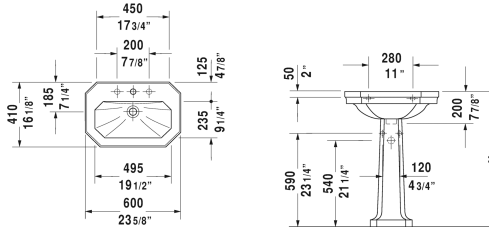

1930 Washbasin # 0438600000 / 0438600087

< 23 5/8" Inch >

Washbasin	Dimension	Weight	Order number
with overflow, with faucet deck, underside fully glazed, hardware included, wall-mounted, cUPC® listed*, 23 5/8" Inch			
Colors			
00 White			
Variant			
●	23 5/8" x 16 1/8" Inch	29.7 lb	0438600000
● ● ●	23 5/8" x 16 1/8" Inch	29.7 lb	0438600087
Infobox			
* Complies with following standards: ASME A112.19.2/CSA B45.1			
Sanitary ceramics with the special WonderGliss surface finish will remain clean and attractive-looking for a long time to come. When ordering WonderGliss please add a "1" as eleventh digit to the model number.			
Suitable products			
Pedestal for washbasin # 043860, 10 5/8" x 10" Inch	10 5/8" x 10" Inch		085791

All drawings contain the necessary measurements which are subject to standard tolerances. They are stated in inch & mm and are non-binding. Exact measurements, in particular for customized installation scenarios, can only be taken from the finished ceramic piece.