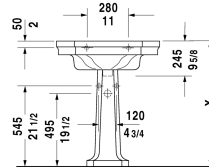

1930 Washbasin # 0438700000 / 0438700087

< 27 1/2" Inch >

Washbasin	Dimension	Weight	Order number
with overflow, with faucet deck, underside fully glazed, hardware included, wall-mounted, cUPC® listed*, 27 1/2" Inch			
<b>Colors</b>			
00 White			
<b>Variant</b>			
● ● ●	27 1/2" x 19 5/8" Inch	50.7 lb	0438700000
● ● ●	27 1/2" x 19 5/8" Inch	50.7 lb	0438700087
<b>Infobox</b>			
* Complies with following standards: ASME A112.19.2/CSA B45.1			
Sanitary ceramics with the special WonderGliss surface finish will remain clean and attractive-looking for a long time to come. When ordering WonderGliss please add a "1" as eleventh digit to the model number.			
<b>Suitable products</b>			
Pedestal for washbasins # 043880 and 043870, 11 5/8" x 11" Inch	11 5/8" x 11" Inch		085790

All drawings contain the necessary measurements which are subject to standard tolerances. They are stated in inch & mm and are non-binding. Exact measurements, in particular for customized installation scenarios, can only be taken from the finished ceramic piece.