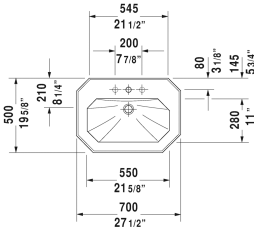

1930 Washbasin # 0438700000 / 0438700087

< 27 1/2" Inch >

Washbasin	Dimension	Weight	Order number
with overflow, with faucet deck, underside fully glazed, hardware included, wall-mounted, cUPC® listed*, 27 1/2" Inch			
<b>Colors</b>			
00 White			
<b>Variant</b>			
● ● ●	27 1/2" x 19 5/8" Inch	50.7 lb	0438700000
● ● ●	27 1/2" x 19 5/8" Inch	50.7 lb	0438700087
<b>Infobox</b>			
* Complies with following standards: ASME A112.19.2/CSA B45.1			
Sanitary ceramics with the special WonderGliss surface finish will remain clean and attractive-looking for a long time to come. When ordering WonderGliss please add a "1" as eleventh digit to the model number.			
<b>Suitable products</b>			
Pedestal for washbasins # 043880 and 043870, 11 5/8" x 11" Inch	11 5/8" x 11" Inch		085790

All drawings contain the necessary measurements which are subject to standard tolerances. They are stated in inch & mm and are non-binding. Exact measurements, in particular for customized installation scenarios, can only be taken from the finished ceramic piece.