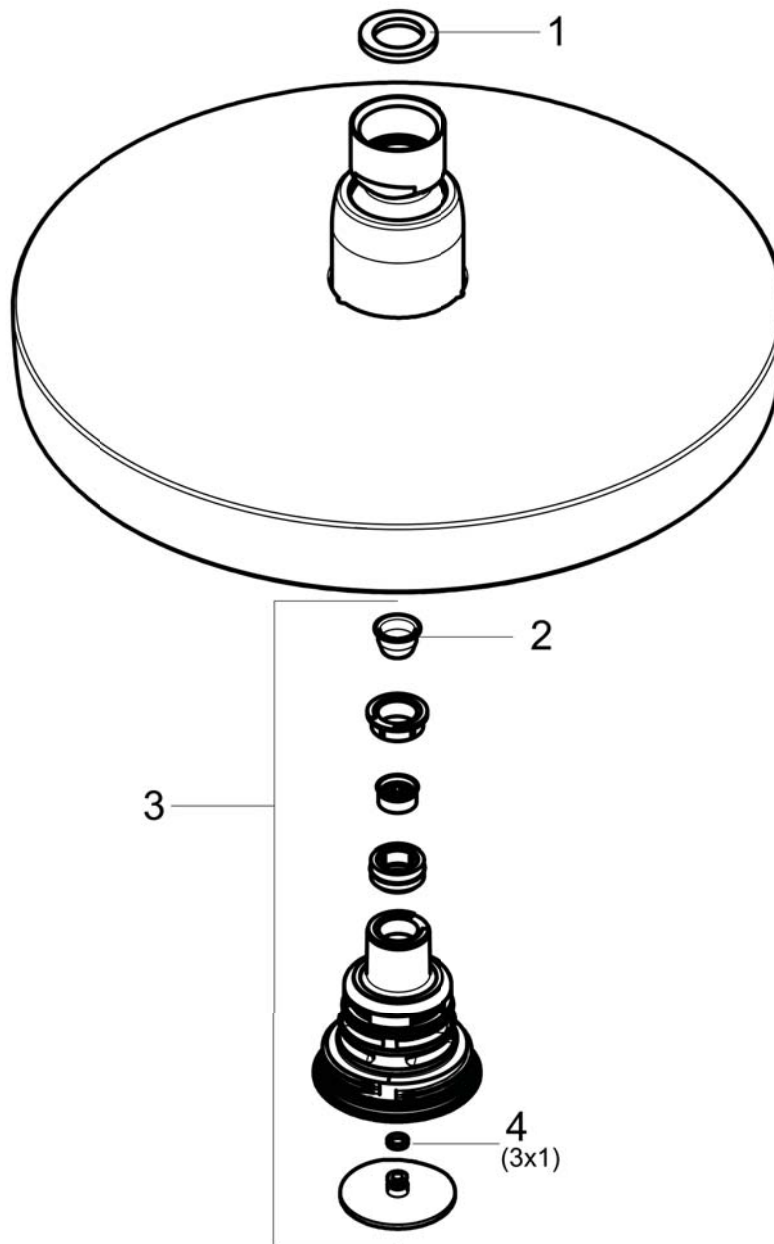

Croma Select S
Showerhead 180 2-Jet, 1.8 GPM
 Finishes : white/chrome Part no. : 04388400

Description

Features

- 147 no-clog spray channels
- Spray modes: Rain, IntenseRain
- Flow: 1.8 GPM (6.8 L/Min)
- Select button for comfortable alternation of spray modes
- Fully-finished matching spray face

Item details

List Price

Technology

Compliance

Product image

Scale drawing

Croma Select S
Showerhead 180 2-Jet, 1.8 GPM
Finishes : white/chrome Part no. : 04388400

Exploded drawing

Year of production: >01/18

Croma Select S
Showerhead 180 2-Jet, 1.8 GPM
 Finishes : white/chrome Part no. : **04388400**

Spare parts list

Year of production: >01/18

Pos.	Description	Part no.	Price	PU
1	seal	98058000	-	1
2	filter	97735000	-	1
3	selector assy	98343001	-	1
4	O-ring 3x1	98384000	-	1
a	cover	98344000	-	1