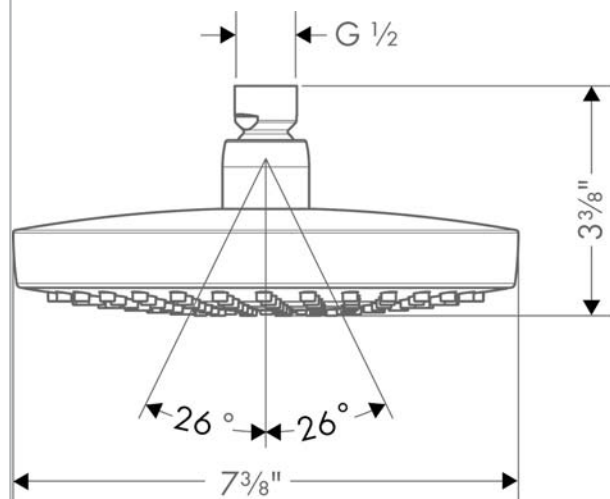

Croma Select S
Showerhead 180 2-Jet, 1.8 GPM
 Finishes : white/chrome Part no. : 04388400

Description

Features

- 147 no-clog spray channels
- Spray modes: Rain, IntenseRain
- Flow: 1.8 GPM (6.8 L/Min)
- Select button for comfortable alternation of spray modes
- Fully-finished matching spray face

Item details

List Price

Technology

Compliance

Product image

Scale drawing

Croma Select S
Showerhead 180 2-Jet, 1.8 GPM
Finishes : white/chrome Part no. : 04388400

Exploded drawing

Year of production: >01/18

Croma Select S
Showerhead 180 2-Jet, 1.8 GPM
 Finishes : white/chrome Part no. : **04388400**

Spare parts list

Year of production: >01/18

Pos.	Description	Part no.	Price	PU
1	seal	98058000	-	1
2	filter	97735000	-	1
3	selector assy	98343001	-	1
4	O-ring 3x1	98384000	-	1
a	cover	98344000	-	1